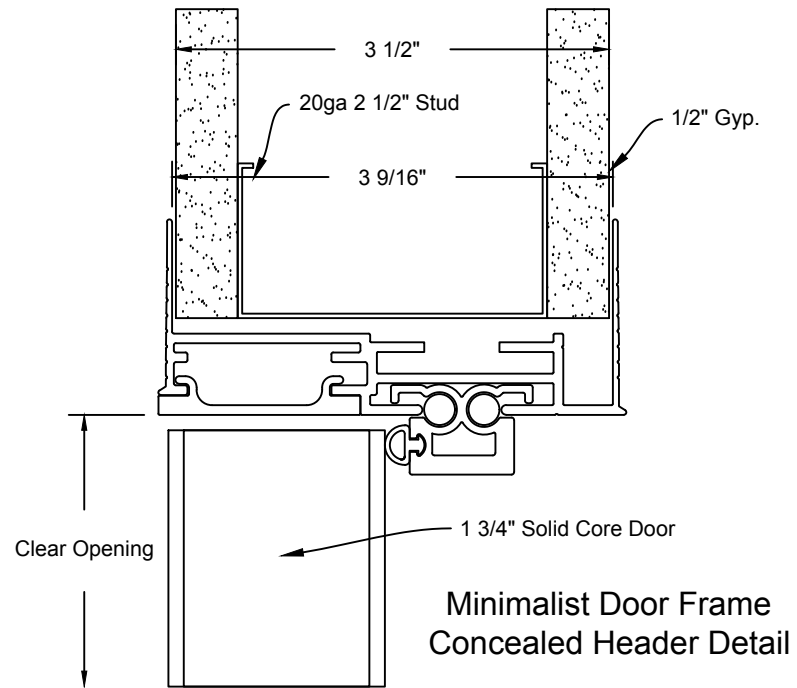

Minimalist Door Frame
Concealed Hinge Detail

JOB #:		DATE:	09/21/2017
JOB NAME:	Minimalist Door Frame Flush Concealed Hinge Detail 3 1/2"	REVISION:	0
FILE LOCATION:		DRAWN BY:	Cad Dept
		SCALE:	N.T.S.
		SHEET:	1 of 3

JOB #:		DATE:	09/21/2017
JOB NAME:	Minimalist Door Frame Flush Concealed Header Detail 3 1/2"	REVISION:	0
FILE LOCATION:		DRAWN BY:	Cad Dept
		SCALE:	N.T.S.
		SHEET:	2 of 3

Minimalist Door Frame
Concealed Strike Detail

JOB #:		DATE:	09/21/2017
JOB NAME:	Minimalist Door Frame Flush Concealed Strike Detail 3 1/2"	REVISION:	0
FILE LOCATION:		DRAWN BY:	Cad Dept
		SCALE:	N.T.S.
		SHEET:	3 of 3