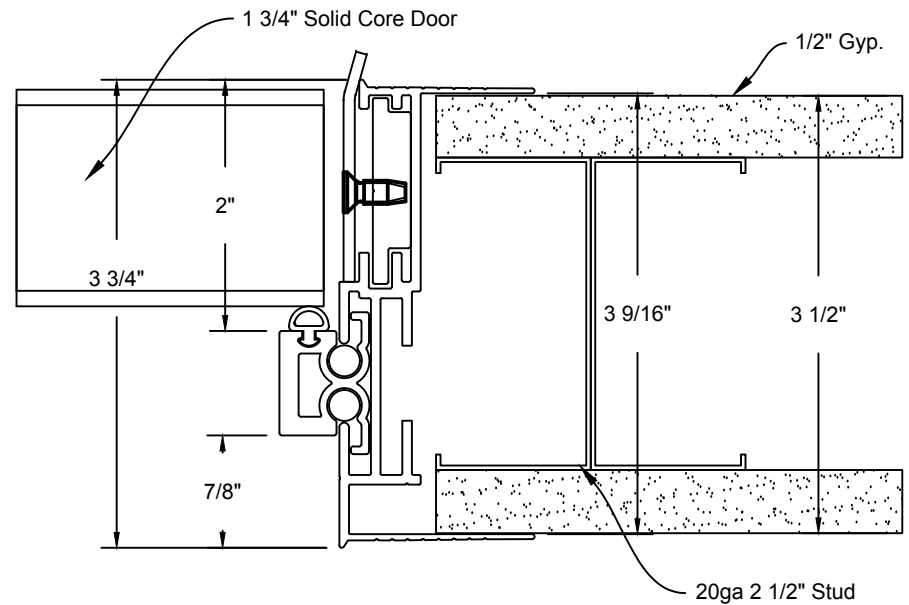

Minimalist Door Frame
Concealed Hinge Detail

JOB #:		DATE:	09/21/2017
JOB NAME:	Minimalist Door Frame Flush Concealed Hinge Detail 3 1/2"	REVISION:	0
FILE LOCATION:		DRAWN BY:	Cad Dept
		SCALE:	N.T.S.
		SHEET:	1 of 3

JOB #:		DATE:	09/21/2017
JOB NAME:	Minimalist Door Frame Flush Concealed Header Detail 3 1/2"	REVISION:	0
FILE LOCATION:		DRAWN BY:	Cad Dept
		SCALE:	N.T.S.
		SHEET:	2 of 3

Minimalist Door Frame
Concealed Strike Detail

JOB #:		DATE:	09/21/2017
JOB NAME:	Minimalist Door Frame Flush Concealed Strike Detail 3 1/2"	REVISION:	0
FILE LOCATION:		DRAWN BY:	Cad Dept
		SCALE:	N.T.S.
		SHEET:	3 of 3