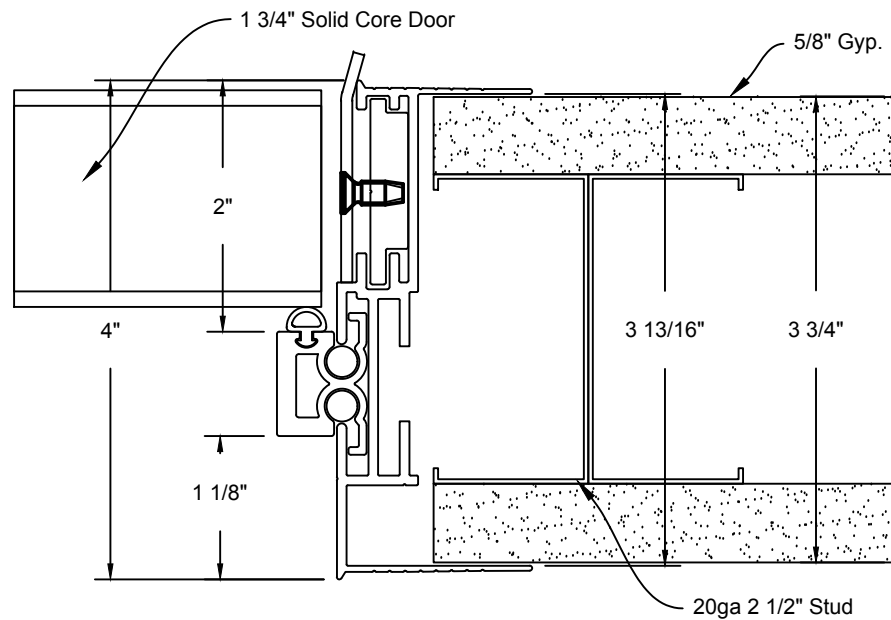

Minimalist Door Frame
Concealed Hinge Detail

JOB #:		DATE:	09/21/2017
JOB NAME:	Minimalist Door Frame Flush Concealed Hinge Detail 3 3/4"	REVISION:	0
FILE LOCATION:		DRAWN BY:	Cad Dept
		SCALE:	N.T.S.
		SHEET:	1 of 3

JOB #:		DATE:	09/21/2017
JOB NAME:	Minimalist Door Frame Flush Concealed Header Detail 3 3/4"	REVISION:	0
FILE LOCATION:		DRAWN BY:	Cad Dept
		SCALE:	N.T.S.
		SHEET:	2 of 3

Minimalist Door Frame
Concealed Strike Detail

JOB #:		DATE:	09/21/2017
JOB NAME:	Minimalist Door Frame Flush Concealed Strike Detail 3 3/4"	REVISION:	0
FILE LOCATION:		DRAWN BY:	Cad Dept
		SCALE:	N.T.S.
		SHEET:	3 of 3