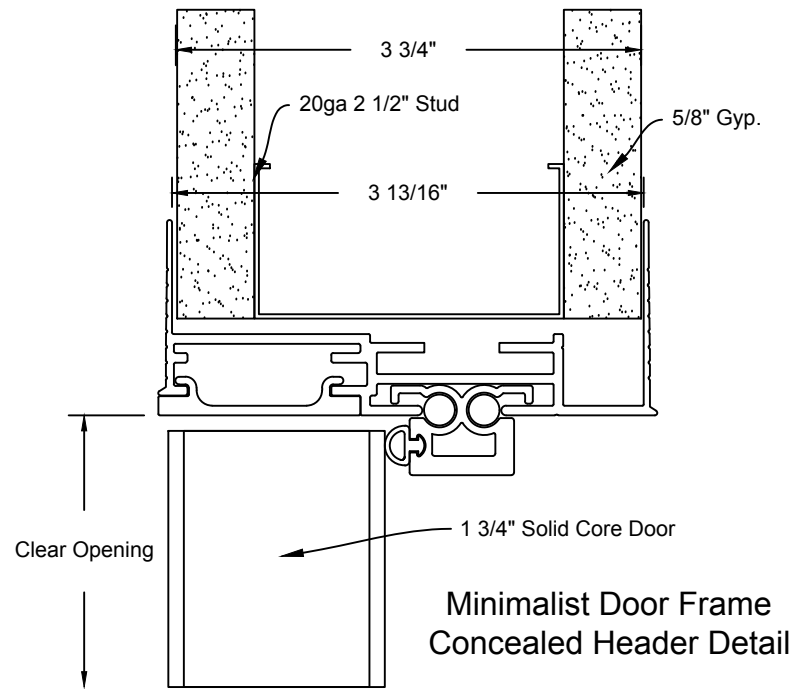

Minimalist Door Frame
Concealed Hinge Detail

JOB #:		DATE:	09/21/2017
JOB NAME:	Minimalist Door Frame Flush Concealed Hinge Detail 3 3/4"	REVISION:	0
FILE LOCATION:		DRAWN BY:	Cad Dept
		SCALE:	N.T.S.
		SHEET:	1 of 3

JOB #:		DATE:	09/21/2017
JOB NAME:	Minimalist Door Frame Flush Concealed Header Detail 3 3/4"	REVISION:	0
FILE LOCATION:		DRAWN BY:	Cad Dept
		SCALE:	N.T.S.
		SHEET:	2 of 3

Minimalist Door Frame
Concealed Strike Detail

JOB #:		DATE:	09/21/2017
JOB NAME:	Minimalist Door Frame Flush Concealed Strike Detail 3 3/4"	REVISION:	0
FILE LOCATION:		DRAWN BY:	Cad Dept
		SCALE:	N.T.S.
		SHEET:	3 of 3