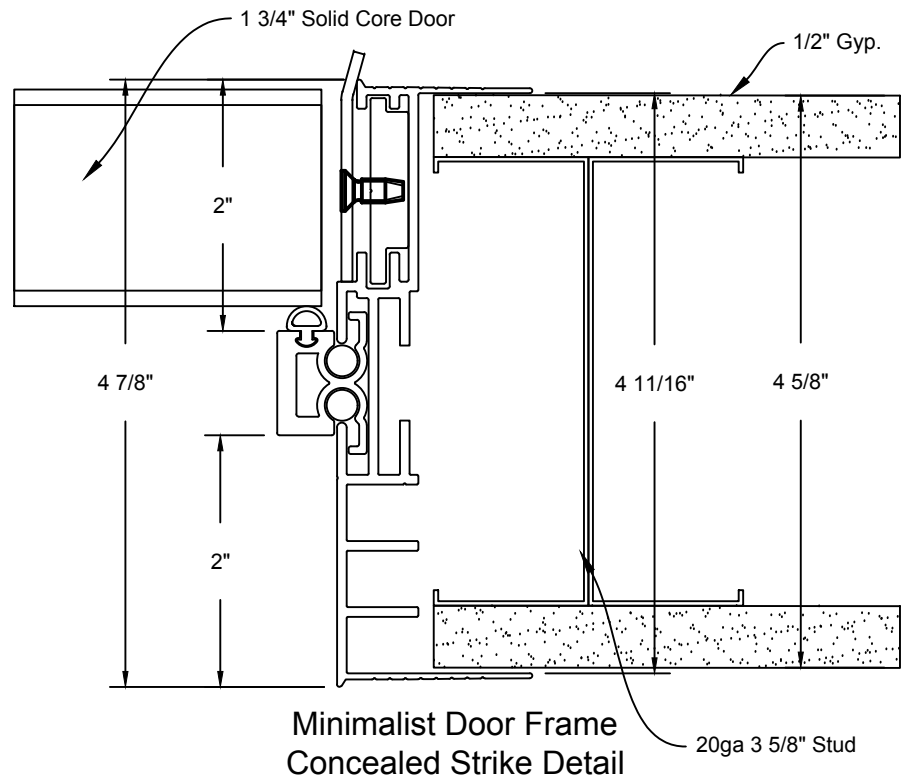

Minimalist Door Frame
Concealed Hinge Detail

JOB #:		DATE:	09/21/2017
JOB NAME:	Minimalist Door Frame Flush Concealed Hinge Detail 4 5/8"	REVISION:	0
FILE LOCATION:		DRAWN BY:	Cad Dept
		SCALE:	N.T.S.
		SHEET:	1 of 3

JOB #:		DATE:	09/21/2017
JOB NAME:	Minimalist Door Frame Flush Concealed Header Detail 4 5/8"	REVISION:	0
FILE LOCATION:		DRAWN BY:	Cad Dept
		SCALE:	N.T.S.
		SHEET:	2 of 3

JOB #:		DATE:	09/21/2017
JOB NAME:	Minimalist Door Frame Flush Concealed Strike Detail 4 5/8"	REVISION:	0
FILE LOCATION:		DRAWN BY:	Cad Dept
		SCALE:	N.T.S.
		SHEET:	3 of 3