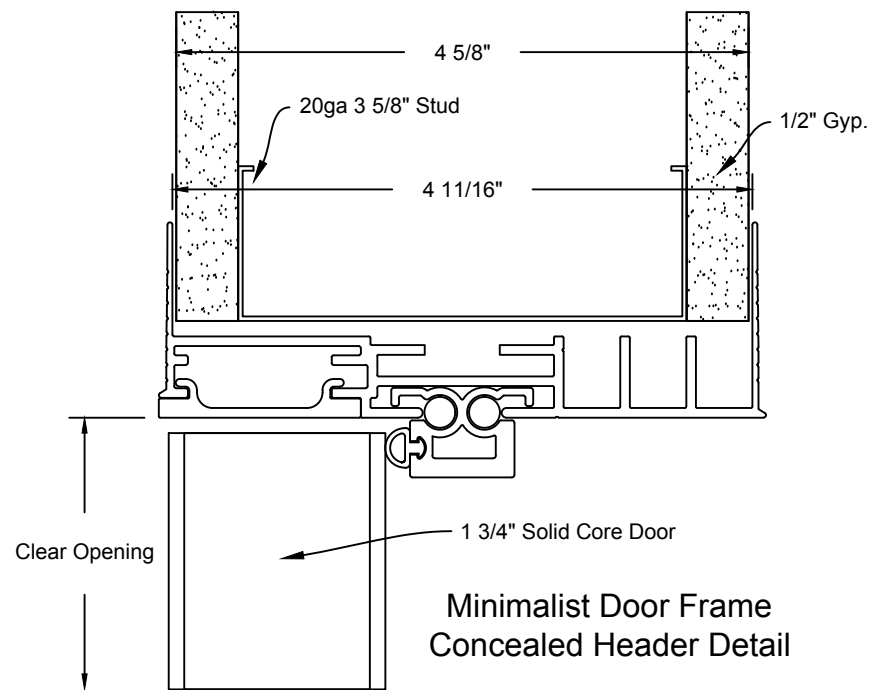

Minimalist Door Frame
Concealed Hinge Detail

JOB #:		DATE:	09/21/2017
JOB NAME:	Minimalist Door Frame Flush Concealed Hinge Detail 4 5/8"	REVISION:	0
FILE LOCATION:		DRAWN BY:	Cad Dept
		SCALE:	N.T.S.
		SHEET:	1 of 3

JOB #:		DATE:	09/21/2017
JOB NAME:	Minimalist Door Frame Flush Concealed Header Detail 4 5/8"	REVISION:	0
FILE LOCATION:		DRAWN BY:	Cad Dept
		SCALE:	N.T.S.
		SHEET:	2 of 3

JOB #:		DATE:	09/21/2017
JOB NAME:	Minimalist Door Frame Flush Concealed Strike Detail 4 5/8"	REVISION:	0
FILE LOCATION:		DRAWN BY:	Cad Dept
		SCALE:	N.T.S.
		SHEET:	3 of 3