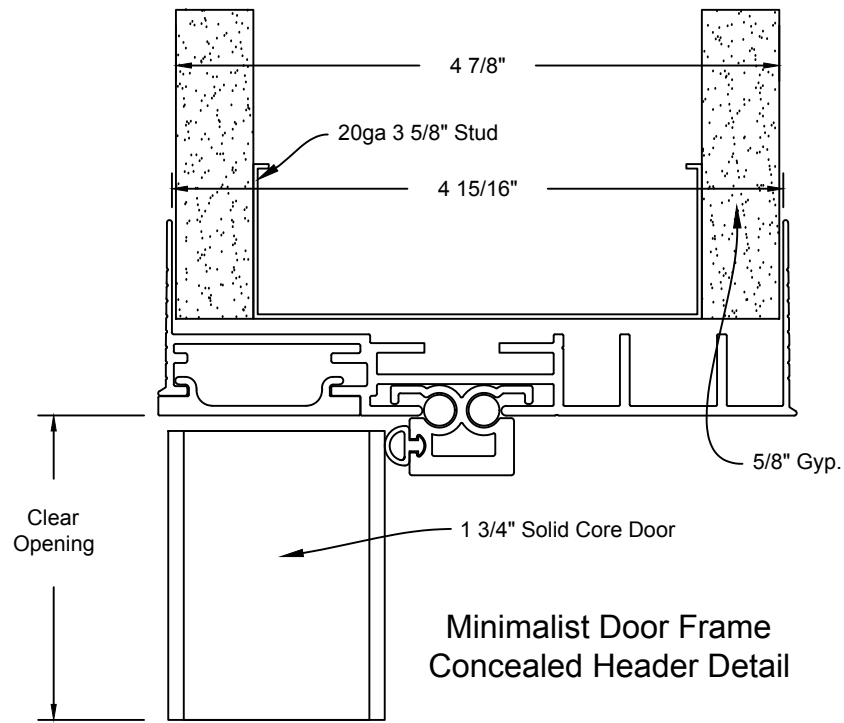

Minimalist Door Frame
Concealed Hinge Detail

JOB #:		DATE:	09/21/2017
JOB NAME:	Minimalist Door Frame Flush Concealed Hinge Detail 4 7/8"	REVISION:	0
FILE LOCATION:		DRAWN BY:	Cad Dept
		SCALE:	N.T.S.
		SHEET:	1 of 3

JOB #:		DATE:	09/21/2017
JOB NAME:	Minimalist Door Frame Flush Concealed Header Detail 4 7/8"	REVISION:	0
FILE LOCATION:		DRAWN BY:	Cad Dept
		SCALE:	N.T.S.
		SHEET:	2 of 3

Minimalist Door Frame
Concealed Strike Detail

JOB #:		DATE:	09/21/2017
JOB NAME:	Minimalist Door Frame Flush Concealed Strike Detail 4 7/8"	REVISION:	0
FILE LOCATION:		DRAWN BY:	Cad Dept
		SCALE:	N.T.S.
I:\DRAFTING\MINIMALIST DOOR FRAME\DETAILS OF DOOR FRAMES-CAD DRAWINGS\CAD FILES\FLUSH CONCEALED HINGE FILES\CONCEALED HINGE, HEADER, STRIKE FLUSH 4.875 - CSR.DXF		SHEET:	3 of 3