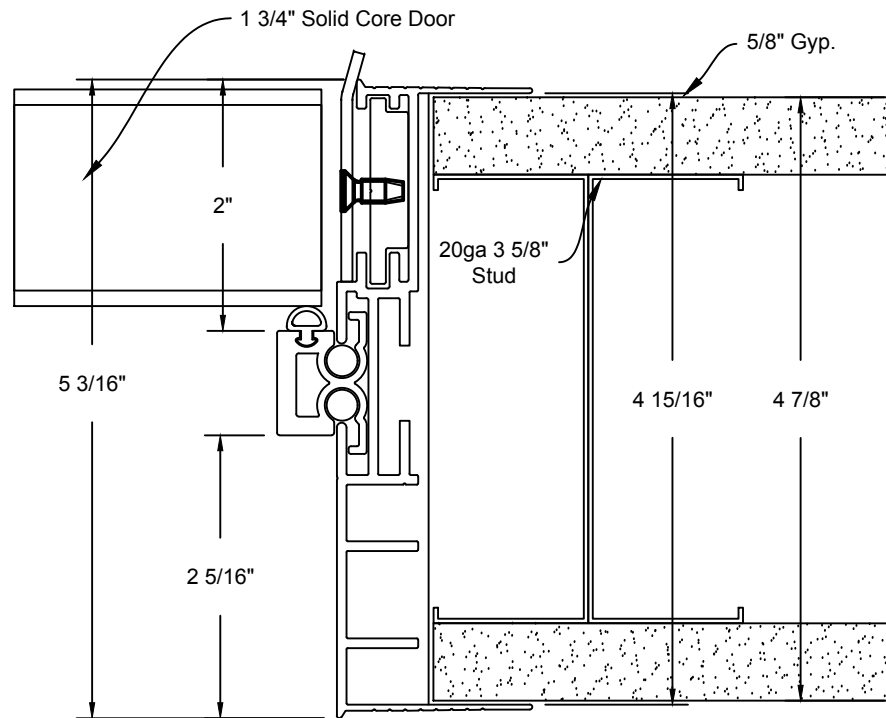

Minimalist Door Frame
Concealed Hinge Detail

JOB #:		DATE:	09/21/2017
JOB NAME:	Minimalist Door Frame Flush Concealed Hinge Detail 4 7/8"	REVISION:	0
FILE LOCATION:		DRAWN BY:	Cad Dept
		SCALE:	N.T.S.
		SHEET:	1 of 3

JOB #:		DATE:	09/21/2017
JOB NAME:	Minimalist Door Frame Flush Concealed Header Detail 4 7/8"	REVISION:	0
FILE LOCATION:		DRAWN BY:	Cad Dept
		SCALE:	N.T.S.
		SHEET:	2 of 3

Minimalist Door Frame
Concealed Strike Detail

JOB #:		DATE:	09/21/2017
JOB NAME:	Minimalist Door Frame Flush Concealed Strike Detail 4 7/8"	REVISION:	0
FILE LOCATION:		DRAWN BY:	Cad Dept
		SCALE:	N.T.S.
I:\DRAFTING\MINIMALIST DOOR FRAME\DETAILS OF DOOR FRAMES-CAD DRAWINGS\CAD FILES\FLUSH CONCEALED HINGE FILES\CONCEALED HINGE, HEADER, STRIKE FLUSH 4.875 - CSR.DXF		SHEET:	3 of 3