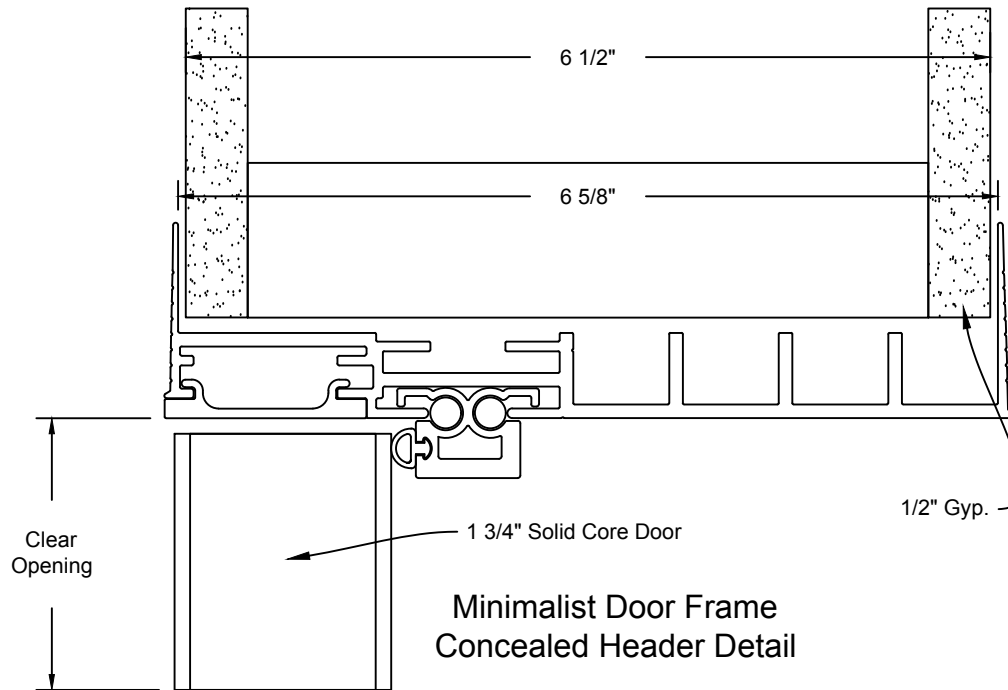

Minimalist Door Frame  
Concealed Hinge Detail

JOB #:		DATE:	09/21/2017
JOB NAME:	Minimalist Door Frame Flush Concealed Hinge Detail 6 5/8"	REVISION:	0
FILE LOCATION:		DRAWN BY:	Cad Dept
		SCALE:	N.T.S.
		SHEET:	1 of 3

Minimalist Door Frame  
Concealed Header Detail

JOB #:		DATE:	09/21/2017
JOB NAME:	Minimalist Door Frame Flush Concealed Header Detail 6 5/8"	REVISION:	0
FILE LOCATION:		DRAWN BY:	Cad Dept
		SCALE:	N.T.S.
		SHEET:	2 of 3

Minimalist Door Frame  
Concealed Strike Detail

JOB #:		DATE:	09/21/2017
JOB NAME:	Minimalist Door Frame Flush Concealed Strike Detail 6 5/8"	REVISION:	0
FILE LOCATION:		DRAWN BY:	Cad Dept
		SCALE:	N.T.S.
		SHEET:	3 of 3