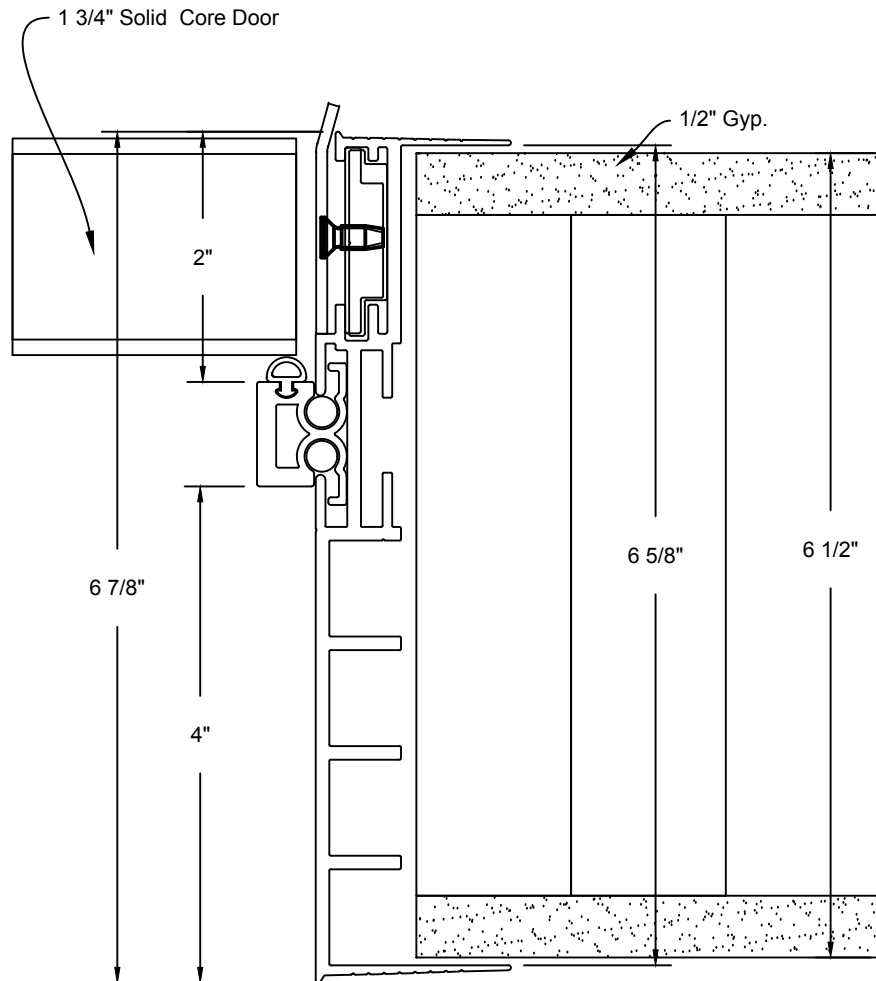

Minimalist Door Frame  
Concealed Hinge Detail

JOB #:		DATE:	09/21/2017
JOB NAME:	Minimalist Door Frame Flush Concealed Hinge Detail 6 5/8"	REVISION:	0
FILE LOCATION:		DRAWN BY:	Cad Dept
		SCALE:	N.T.S.
		SHEET:	1 of 3

Minimalist Door Frame  
Concealed Header Detail

JOB #:		DATE:	09/21/2017
JOB NAME:	Minimalist Door Frame Flush Concealed Header Detail 6 5/8"	REVISION:	0
FILE LOCATION:		DRAWN BY:	Cad Dept
		SCALE:	N.T.S.
		SHEET:	2 of 3

Minimalist Door Frame  
Concealed Strike Detail

JOB #:		DATE:	09/21/2017
JOB NAME:	Minimalist Door Frame Flush Concealed Strike Detail 6 5/8"	REVISION:	0
FILE LOCATION:		DRAWN BY:	Cad Dept
		SCALE:	N.T.S.
		SHEET:	3 of 3