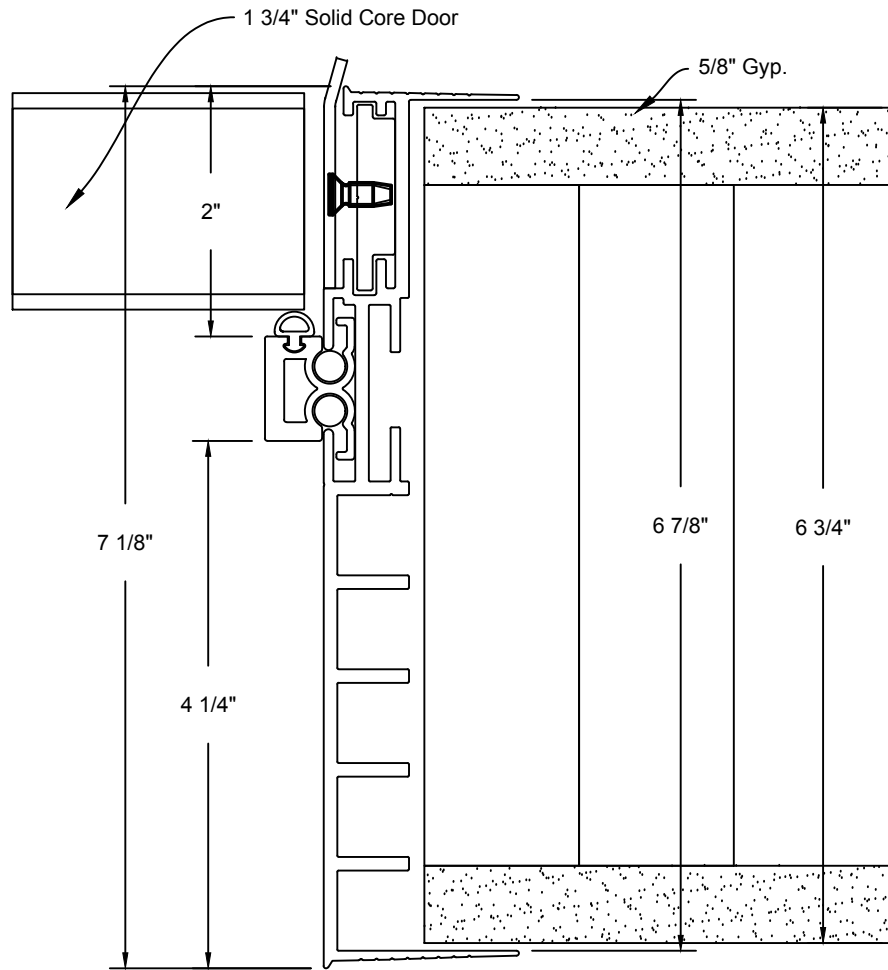

Minimalist Door Frame
Concealed Hinge Detail

JOB #:		DATE:	09/21/2017
JOB NAME:	Minimalist Door Frame Flush Concealed Hinge Detail 6 7/8"	REVISION:	0
FILE LOCATION:		DRAWN BY:	Cad Dept
		SCALE:	N.T.S.
		SHEET:	1 of 3

JOB #:		DATE:	09/21/2017
JOB NAME:	Minimalist Door Frame Flush Concealed Header Detail 6 7/8"	REVISION:	0
FILE LOCATION:		DRAWN BY:	Cad Dept
		SCALE:	N.T.S.
		SHEET:	2 of 3

Minimalist Door Frame
Concealed Strike Detail

JOB #:		DATE:	09/21/2017
JOB NAME:	Minimalist Door Frame Flush Concealed Strike Detail 6 7/8"	REVISION:	0
FILE LOCATION:		DRAWN BY:	Cad Dept
		SCALE:	N.T.S.
		SHEET:	3 of 3