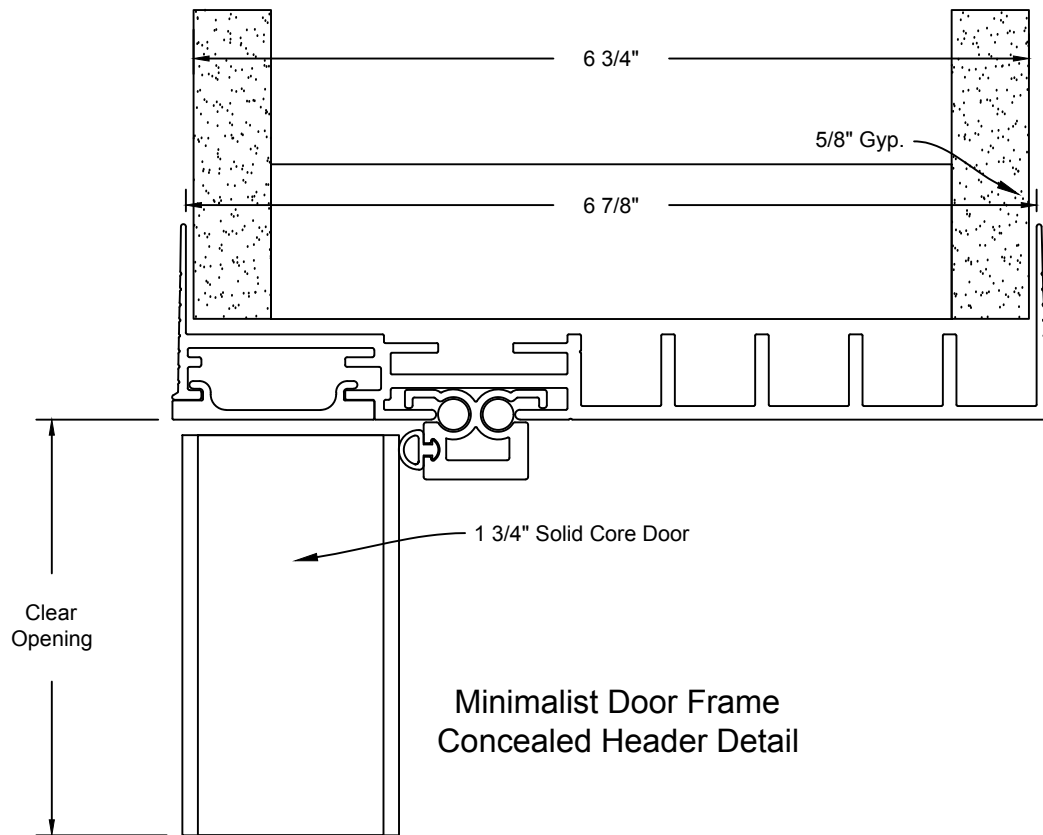

Minimalist Door Frame
Concealed Hinge Detail

JOB #:		DATE:	09/21/2017
JOB NAME:	Minimalist Door Frame Flush Concealed Hinge Detail 6 7/8"	REVISION:	0
FILE LOCATION:		DRAWN BY:	Cad Dept
		SCALE:	N.T.S.
		SHEET:	1 of 3

JOB #:		DATE:	09/21/2017
JOB NAME:	Minimalist Door Frame Flush Concealed Header Detail 6 7/8"	REVISION:	0
FILE LOCATION:		DRAWN BY:	Cad Dept
		SCALE:	N.T.S.
		SHEET:	2 of 3

Minimalist Door Frame
Concealed Strike Detail

JOB #:		DATE:	09/21/2017
JOB NAME:	Minimalist Door Frame Flush Concealed Strike Detail 6 7/8"	REVISION:	0
FILE LOCATION:		DRAWN BY:	Cad Dept
		SCALE:	N.T.S.
		SHEET:	3 of 3