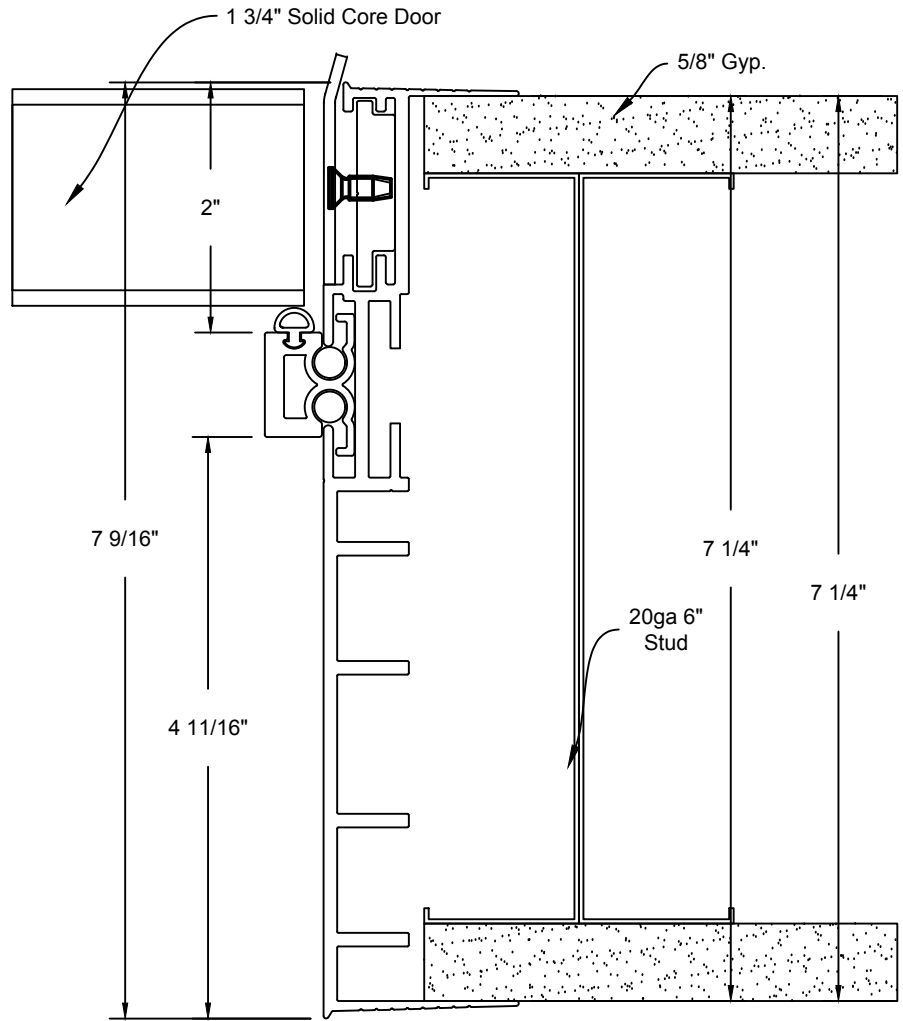

Minimalist Door Frame  
Concealed Hinge Detail

JOB #:		DATE:	09/21/2017
JOB NAME:	Minimalist Door Frame Flush Concealed Hinge Detail 7 1/4"	REVISION:	0
FILE LOCATION:		DRAWN BY:	Cad Dept
		SCALE:	N.T.S.
		SHEET:	1 of 3

JOB #:		DATE:	09/21/2017
JOB NAME:	Minimalist Door Frame Flush Concealed Header Detail 7 1/4"	REVISION:	0
FILE LOCATION:		DRAWN BY:	Cad Dept
		SCALE:	N.T.S.
		SHEET:	2 of 3

Minimalist Door Frame  
Concealed Strike Detail

JOB #:		DATE:	09/21/2017
JOB NAME:	Minimalist Door Frame Flush Concealed Strike Detail 7 1/4"	REVISION:	0
FILE LOCATION:		DRAWN BY:	Cad Dept
		SCALE:	N.T.S.
		SHEET:	3 of 3