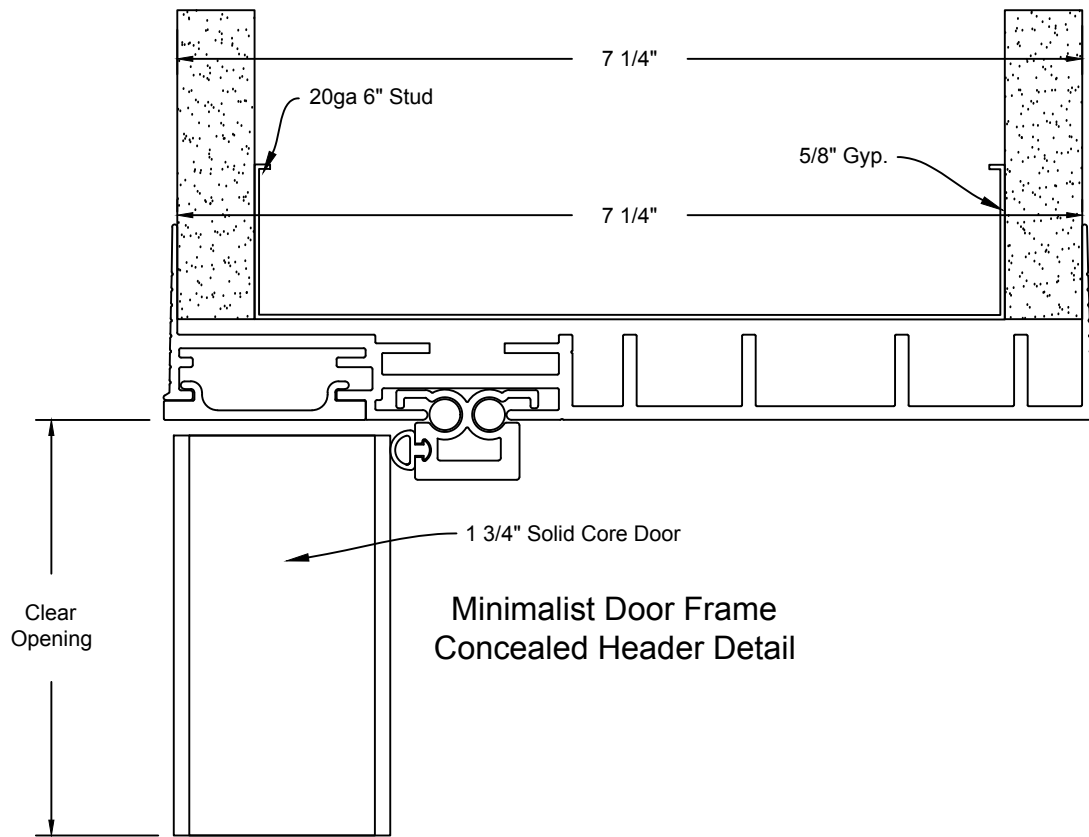

Minimalist Door Frame  
Concealed Hinge Detail

JOB #:		DATE:	09/21/2017
JOB NAME:	Minimalist Door Frame Flush Concealed Hinge Detail 7 1/4"	REVISION:	0
FILE LOCATION:		DRAWN BY:	Cad Dept
		SCALE:	N.T.S.
		SHEET:	1 of 3

JOB #:		DATE:	09/21/2017
JOB NAME:	Minimalist Door Frame Flush Concealed Header Detail 7 1/4"	REVISION:	0
FILE LOCATION:		DRAWN BY:	Cad Dept
		SCALE:	N.T.S.
		SHEET:	2 of 3

Minimalist Door Frame  
Concealed Strike Detail

JOB #:		DATE:	09/21/2017
JOB NAME:	Minimalist Door Frame Flush Concealed Strike Detail 7 1/4"	REVISION:	0
FILE LOCATION:		DRAWN BY:	Cad Dept
		SCALE:	N.T.S.
		SHEET:	3 of 3