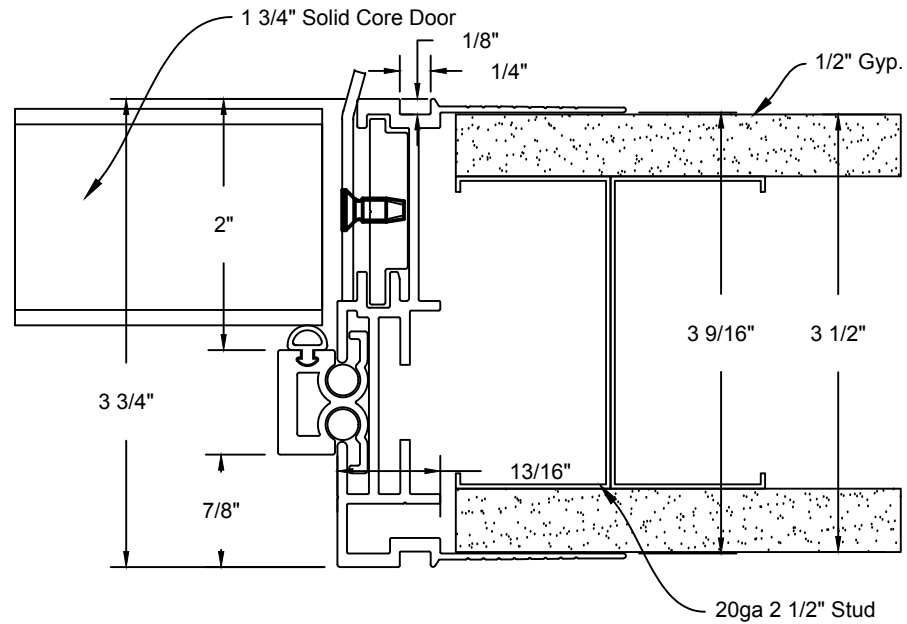

Minimalist Door Frame w/ Reveal
Concealed Hinge Detail

JOB #:		DATE:	09/21/2017
JOB NAME:	Minimalist Door Frame w/ Reveal Concealed Hinge Detail 3 1/2"	REVISION:	0
FILE LOCATION:		DRAWN BY:	Cad Dept
		SCALE:	N.T.S.
		SHEET:	1 of 3

JOB #:		DATE:	09/21/2017
JOB NAME:	Minimalist Door Frame w/ Reveal Concealed Header Detail 3 1/2"	REVISION:	0
FILE LOCATION:		DRAWN BY:	Cad Dept
		SCALE:	N.T.S.
		SHEET:	2 of 3

Minimalist Door Frame w/ Reveal
Concealed Strike Detail

JOB #:		DATE:	09/21/2017
JOB NAME:	Minimalist Door Frame w/ Reveal Concealed Strike Detail 3 1/2"	REVISION:	0
FILE LOCATION:		DRAWN BY:	Cad Dept
		SCALE:	N.T.S.
		SHEET:	3 of 3