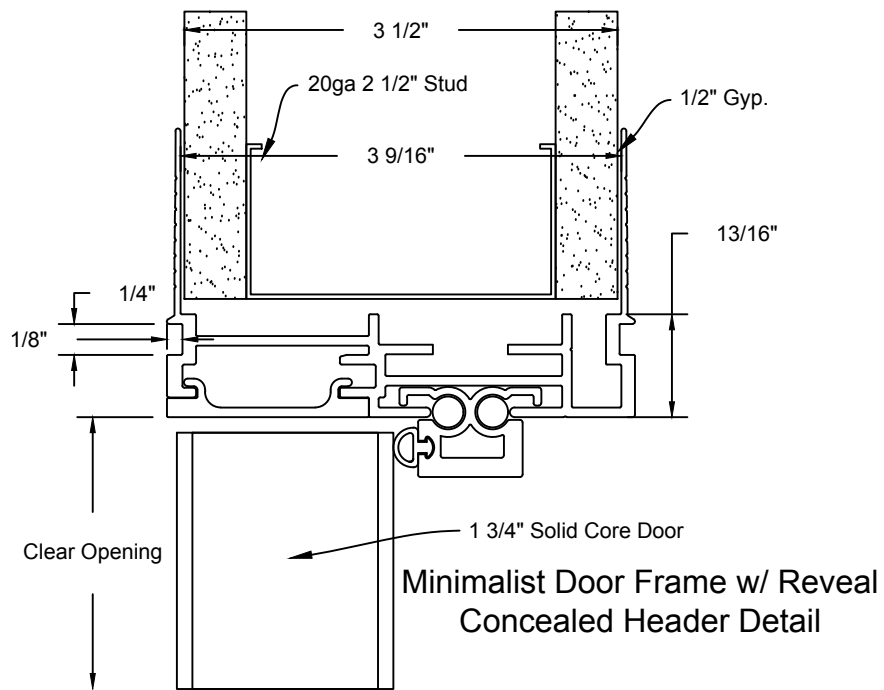

Minimalist Door Frame w/ Reveal
Concealed Hinge Detail

JOB #:		DATE:	09/21/2017
JOB NAME:	Minimalist Door Frame w/ Reveal Concealed Hinge Detail 3 1/2"	REVISION:	0
FILE LOCATION:		DRAWN BY:	Cad Dept
		SCALE:	N.T.S.
		SHEET:	1 of 3

JOB #:		DATE:	09/21/2017
JOB NAME:	Minimalist Door Frame w/ Reveal Concealed Header Detail 3 1/2"	REVISION:	0
FILE LOCATION:		DRAWN BY:	Cad Dept
		SCALE:	N.T.S.
		SHEET:	2 of 3

Minimalist Door Frame w/ Reveal
Concealed Strike Detail

JOB #:		DATE:	09/21/2017
JOB NAME:	Minimalist Door Frame w/ Reveal Concealed Strike Detail 3 1/2"	REVISION:	0
FILE LOCATION:		DRAWN BY:	Cad Dept
		SCALE:	N.T.S.
		SHEET:	3 of 3