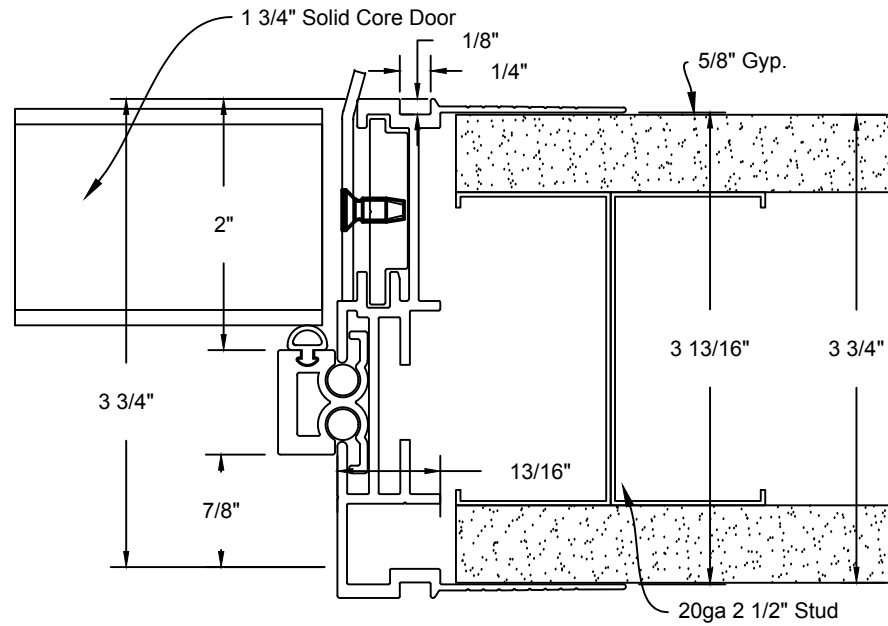

Minimalist Door Frame w/ Reveal
Concealed Hinge Detail

JOB #:		DATE:	09/21/2017
JOB NAME:	Minimalist Door Frame w/ Reveal Concealed Hinge Detail 3 3/4"	REVISION:	0
FILE LOCATION:		DRAWN BY:	Cad Dept
		SCALE:	N.T.S.
		SHEET:	1 of 3

JOB #:		DATE:	09/21/2017
JOB NAME:	Minimalist Door Frame w/ Reveal Concealed Header Detail 3 3/4"	REVISION:	0
FILE LOCATION:		DRAWN BY:	Cad Dept
		SCALE:	N.T.S.
		SHEET:	2 of 3

Minimalist Door Frame w/ Reveal
Concealed Strike Detail

JOB #:		DATE:	09/21/2017
JOB NAME:	Minimalist Door Frame w/ Reveal Concealed Strike Detail 3 3/4"	REVISION:	0
FILE LOCATION:		DRAWN BY:	Cad Dept
		SCALE:	N.T.S.
		SHEET:	3 of 3