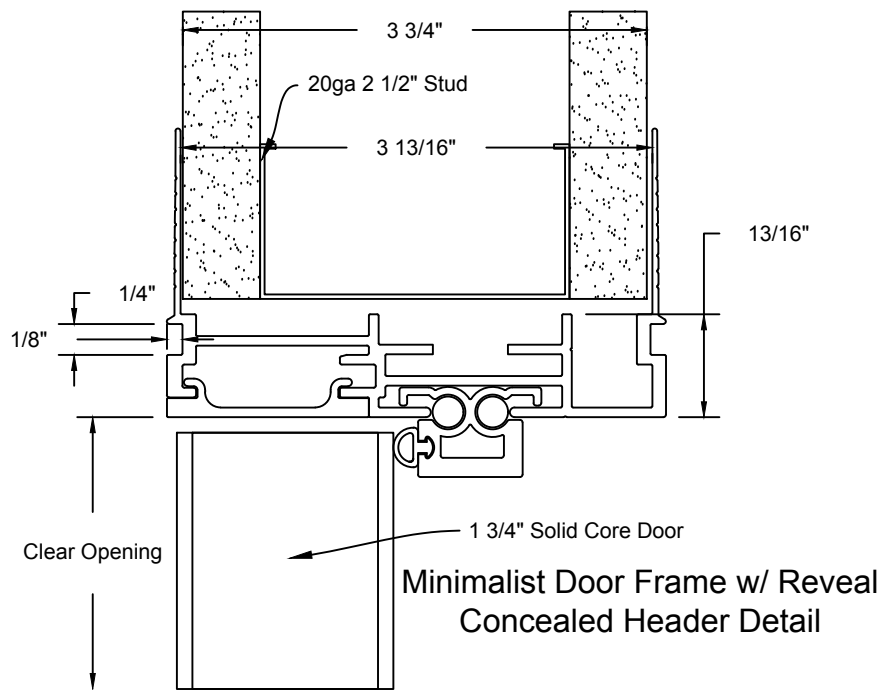

Minimalist Door Frame w/ Reveal
Concealed Hinge Detail

JOB #:		DATE:	09/21/2017
JOB NAME:	Minimalist Door Frame w/ Reveal Concealed Hinge Detail 3 3/4"	REVISION:	0
FILE LOCATION:		DRAWN BY:	Cad Dept
		SCALE:	N.T.S.
		SHEET:	1 of 3

JOB #:		DATE:	09/21/2017
JOB NAME:	Minimalist Door Frame w/ Reveal Concealed Header Detail 3 3/4"	REVISION:	0
FILE LOCATION:		DRAWN BY:	Cad Dept
		SCALE:	N.T.S.
		SHEET:	2 of 3

Minimalist Door Frame w/ Reveal
Concealed Strike Detail

JOB #:		DATE:	09/21/2017
JOB NAME:	Minimalist Door Frame w/ Reveal Concealed Strike Detail 3 3/4"	REVISION:	0
FILE LOCATION:		DRAWN BY:	Cad Dept
		SCALE:	N.T.S.
		SHEET:	3 of 3