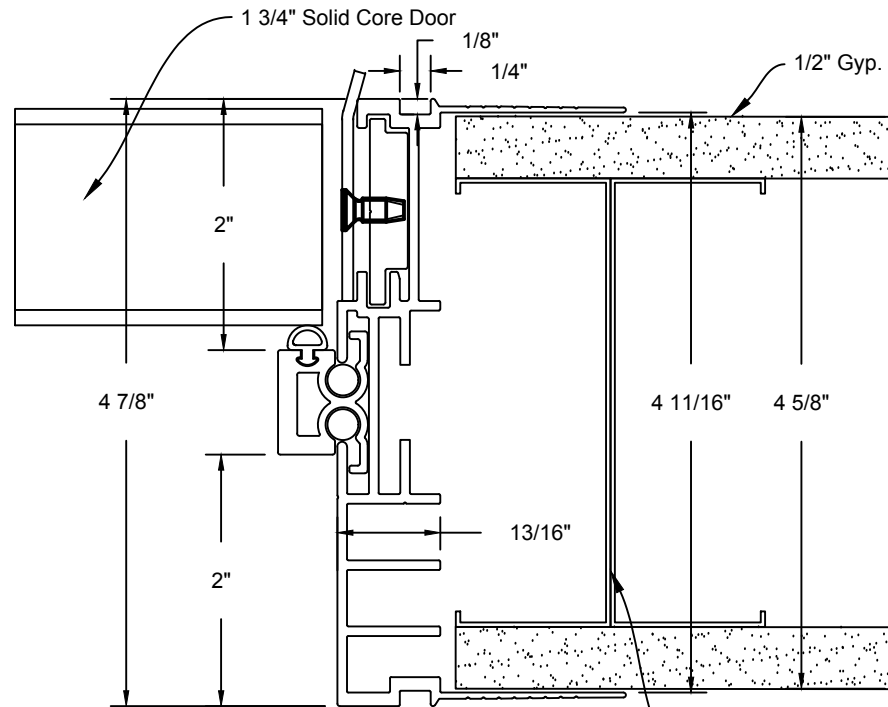

Minimalist Door Frame w/ Reveal
Concealed Hinge Detail

JOB #:		DATE:	09/21/2017
JOB NAME:	Minimalist Door Frame w/ Reveal Concealed Hinge Detail 4 5/8"	REVISION:	0
FILE LOCATION:		DRAWN BY:	CAD Dept
		SCALE:	N.T.S.
		SHEET:	1 of 3

JOB #:		DATE:	09/21/2017
JOB NAME:	Minimalist Door Frame w/ Reveal Concealed Header Detail 4 5/8"	REVISION:	0
FILE LOCATION:		DRAWN BY:	CAD Dept
		SCALE:	N.T.S.
		SHEET:	2 of 3

Minimalist Door Frame w/ Reveal
Concealed Strike Detail

20ga 3 5/8" Stud

JOB #:		DATE:	09/21/2017
JOB NAME:	Minimalist Door Frame w/ Reveal Concealed Strike Detail 4 5/8"	REVISION:	0
FILE LOCATION:		DRAWN BY:	MB
		SCALE:	N.T.S.
		SHEET:	3 of 3