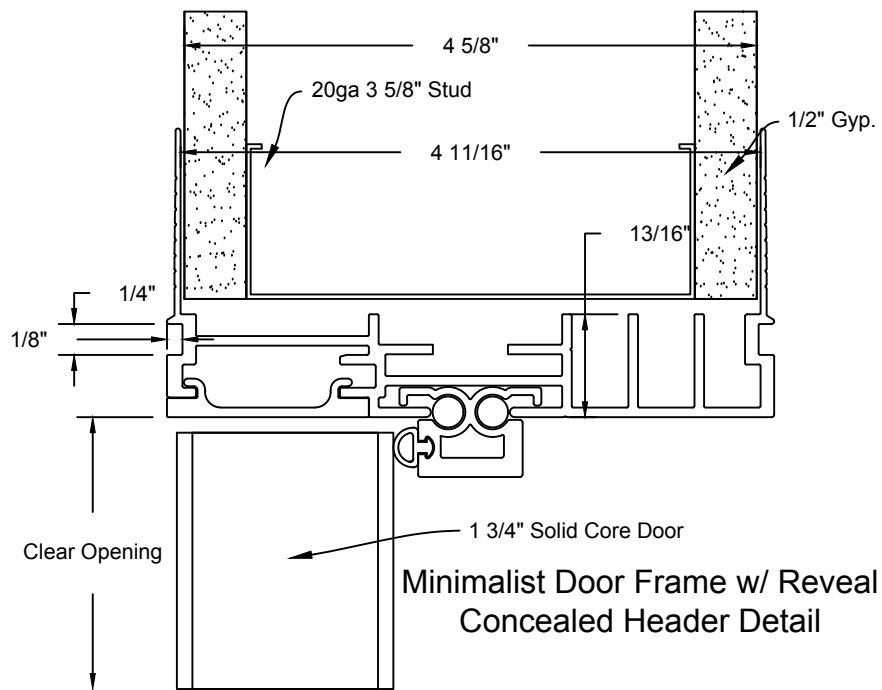

Minimalist Door Frame w/ Reveal
Concealed Hinge Detail

JOB #:		DATE:	09/21/2017
JOB NAME:	Minimalist Door Frame w/ Reveal Concealed Hinge Detail 4 5/8"	REVISION:	0
FILE LOCATION:		DRAWN BY:	CAD Dept
		SCALE:	N.T.S.
		SHEET:	1 of 3

JOB #:		DATE:	09/21/2017
JOB NAME:	Minimalist Door Frame w/ Reveal Concealed Header Detail 4 5/8"	REVISION:	0
FILE LOCATION:		DRAWN BY:	CAD Dept
		SCALE:	N.T.S.
		SHEET:	2 of 3

Minimalist Door Frame w/ Reveal
Concealed Strike Detail

20ga 3 5/8" Stud

JOB #:		DATE:	09/21/2017
JOB NAME:	Minimalist Door Frame w/ Reveal Concealed Strike Detail 4 5/8"	REVISION:	0
FILE LOCATION:		DRAWN BY:	MB
		SCALE:	N.T.S.
		SHEET:	3 of 3