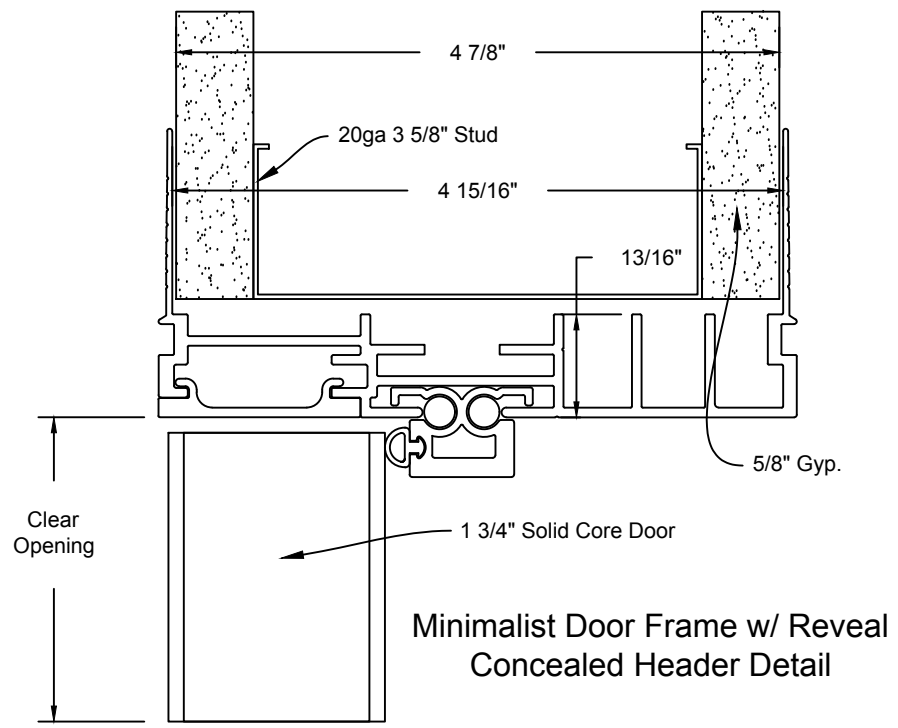

Minimalist Door Frame w/ Reveal
Concealed Hinge Detail

JOB #:		DATE:	09/21/2017
JOB NAME:	Minimalist Door Frame w/ Reveal Concealed Hinge Detail 4 7/8"	REVISION:	0
FILE LOCATION:		DRAWN BY:	CAD Dept
		SCALE:	N.T.S.
		SHEET:	1 of 3

Minimalist Door Frame w/ Reveal
Concealed Strike Detail

JOB #:		DATE:	09/21/2017
JOB NAME:	Minimalist Door Frame w/ Reveal Concealed Strike Detail 4 7/8"	REVISION:	0
FILE LOCATION:		DRAWN BY:	CAD Dept
		SCALE:	N.T.S.
		SHEET:	3 of 3