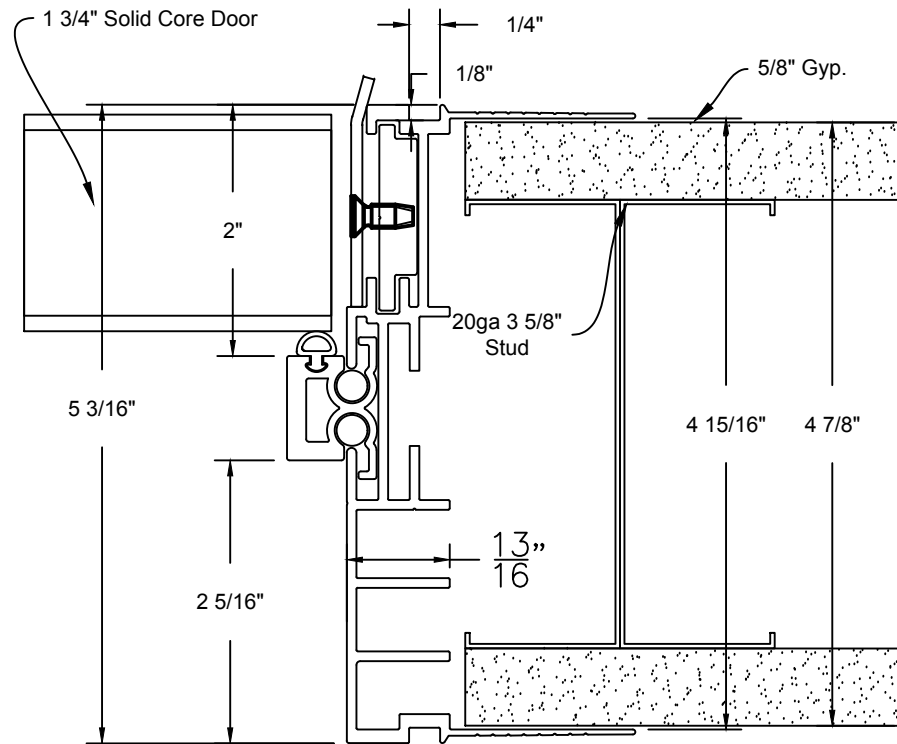

Minimalist Door Frame w/ Reveal
Concealed Hinge Detail

JOB #:		DATE:	09/21/2017
JOB NAME:	Minimalist Door Frame w/ Reveal Concealed Hinge Detail 4 7/8"	REVISION:	0
FILE LOCATION:		DRAWN BY:	CAD Dept
		SCALE:	N.T.S.
		SHEET:	1 of 3

Minimalist Door Frame w/ Reveal
Concealed Strike Detail

JOB #:		DATE:	09/21/2017
JOB NAME:	Minimalist Door Frame w/ Reveal Concealed Strike Detail 4 7/8"	REVISION:	0
FILE LOCATION:		DRAWN BY:	CAD Dept
		SCALE:	N.T.S.
		SHEET:	3 of 3