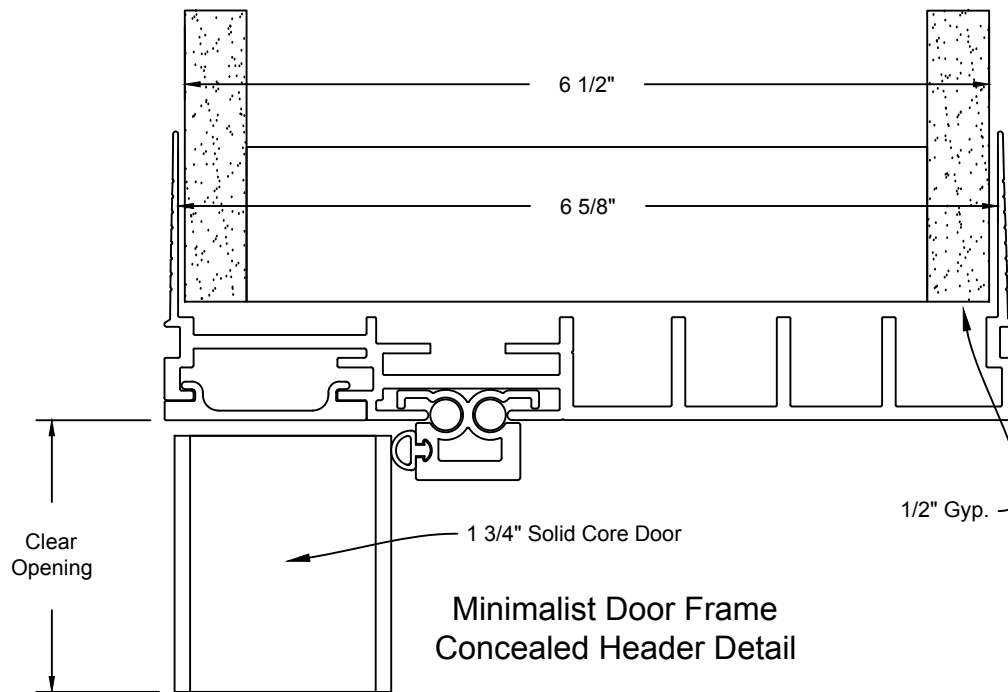

Minimalist Door Frame  
Concealed Hinge Detail

JOB #:		DATE:	09/21/2017
JOB NAME:	Minimalist Door Frame w/ Reveal Concealed Hinge Detail 6 5/8"	REVISION:	0
FILE LOCATION:		DRAWN BY:	CAD Dept
		SCALE:	N.T.S.
		SHEET:	1 of 3

JOB #:		DATE:	09/21/2017
JOB NAME:	Minimalist Door Frame w/ Reveal Concealed Header Detail 6 5/8"	REVISION:	0
FILE LOCATION:		DRAWN BY:	CAD Dept
		SCALE:	N.T.S.
		SHEET:	2 of 3

Minimalist Door Frame  
Concealed Strike Detail

JOB #:		DATE:	09/21/2017
JOB NAME:	Minimalist Door Frame w/ Reveal Concealed Strike Detail 6 5/8"	REVISION:	0
FILE LOCATION:		DRAWN BY:	CAD Dept
		SCALE:	N.T.S.
		SHEET:	3 of 3