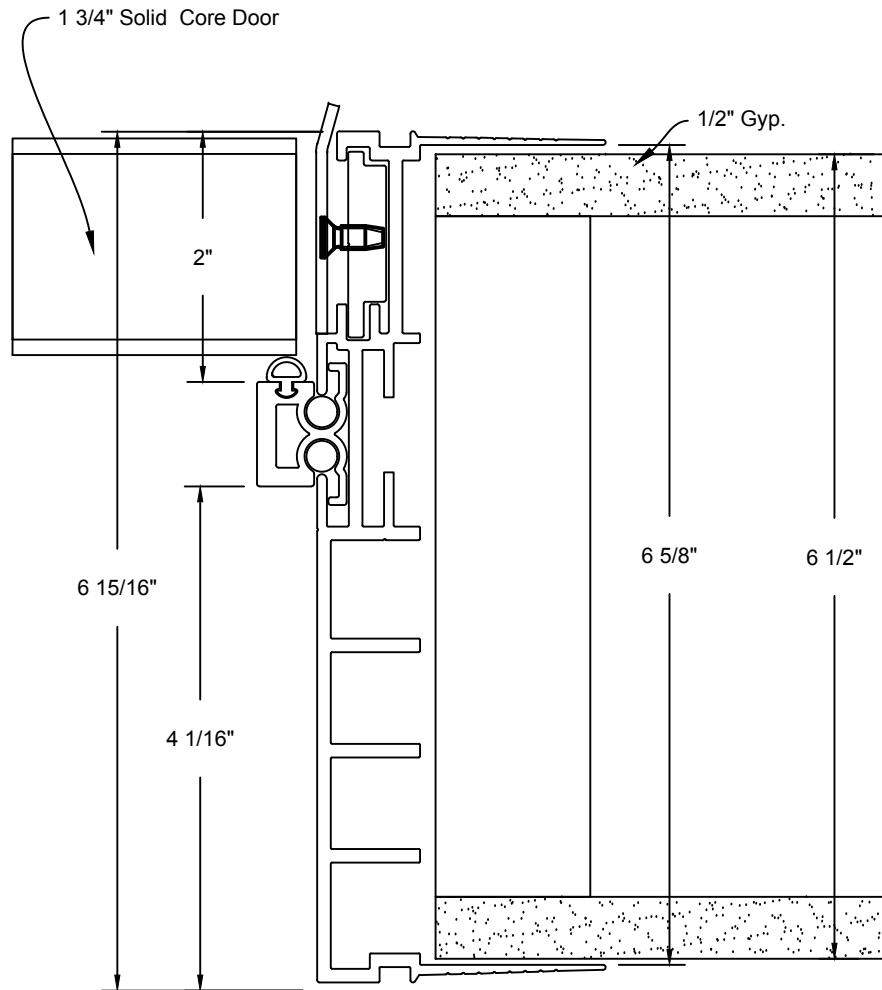

Minimalist Door Frame  
Concealed Hinge Detail

JOB #:		DATE:	09/21/2017
JOB NAME:	Minimalist Door Frame w/ Reveal Concealed Hinge Detail 6 5/8"	REVISION:	0
FILE LOCATION:		DRAWN BY:	CAD Dept
		SCALE:	N.T.S.
		SHEET:	1 of 3

JOB #:		DATE:	09/21/2017
JOB NAME:	Minimalist Door Frame w/ Reveal Concealed Header Detail 6 5/8"	REVISION:	0
FILE LOCATION:		DRAWN BY:	CAD Dept
		SCALE:	N.T.S.
		SHEET:	2 of 3

Minimalist Door Frame  
Concealed Strike Detail

JOB #:		DATE:	09/21/2017
JOB NAME:	Minimalist Door Frame w/ Reveal Concealed Strike Detail 6 5/8"	REVISION:	0
FILE LOCATION:		DRAWN BY:	CAD Dept
		SCALE:	N.T.S.
		SHEET:	3 of 3