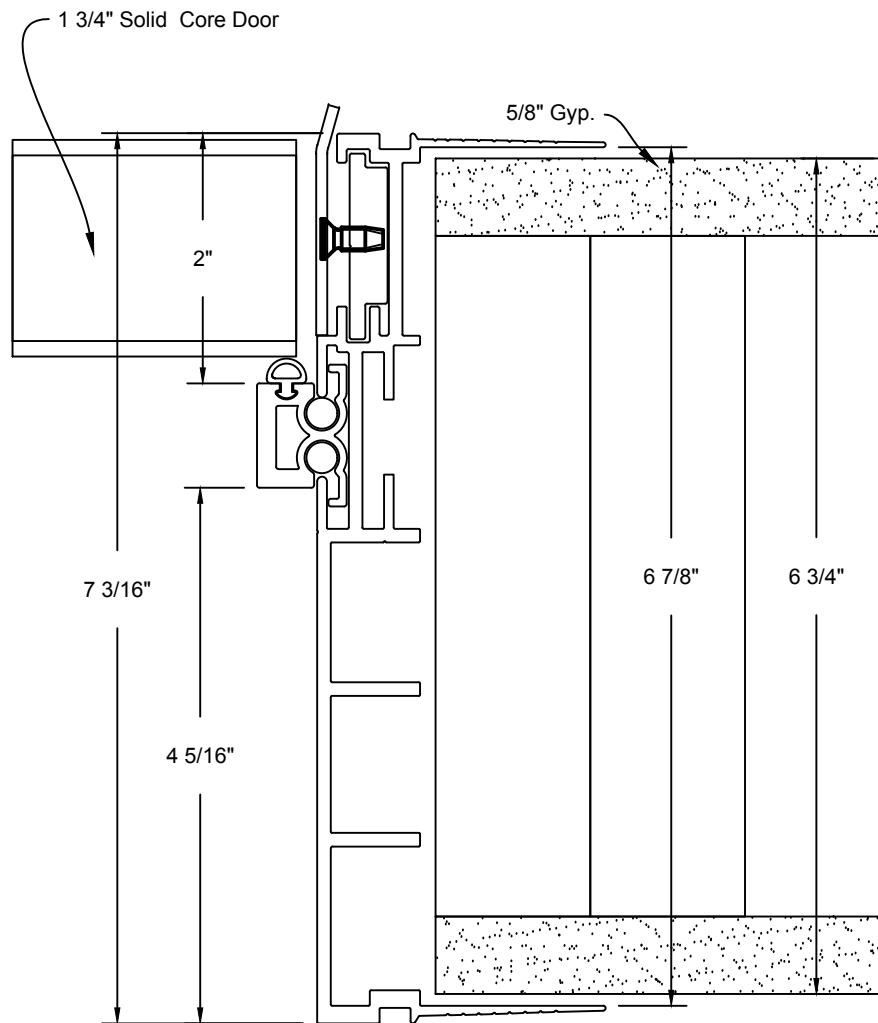

Minimalist Door Frame
Concealed Hinge Detail

JOB #:		DATE:	09/21/2017
JOB NAME:	Minimalist Door Frame w/ Reveal Concealed Hinge Detail 6 7/8"	REVISION:	0
FILE LOCATION:		DRAWN BY:	CAD Dept
		SCALE:	N.T.S.
		SHEET:	1 of 3

JOB #:		DATE:	09/21/2017
JOB NAME:	Minimalist Door Frame w/ Reveal Concealed Header Detail 6 7/8"	REVISION:	0
FILE LOCATION:		DRAWN BY:	CAD Dept
		SCALE:	N.T.S.
		SHEET:	2 of 3

Minimalist Door Frame
Concealed Strike Detail

JOB #:		DATE:	09/21/2017
JOB NAME:	Minimalist Door Frame w/ Reveal Concealed Strike Detail 6 7/8"	REVISION:	0
FILE LOCATION:		DRAWN BY:	CAD Dept
		SCALE:	N.T.S.
		SHEET:	3 of 3