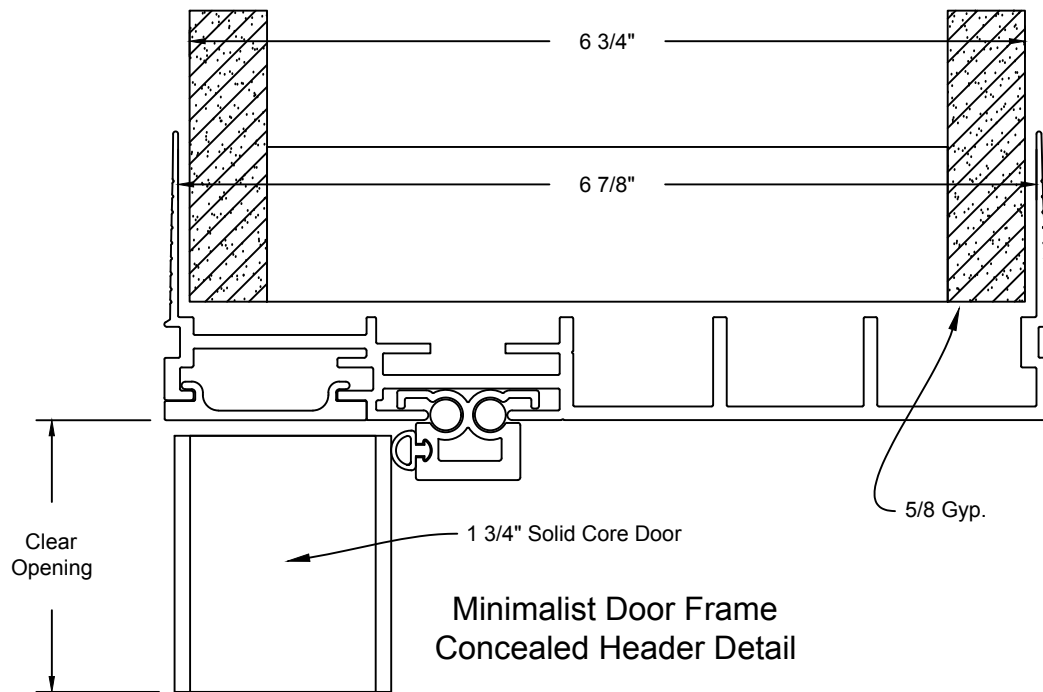

Minimalist Door Frame
Concealed Hinge Detail

JOB #:		DATE:	09/21/2017
JOB NAME:	Minimalist Door Frame w/ Reveal Concealed Hinge Detail 6 7/8"	REVISION:	0
FILE LOCATION:		DRAWN BY:	CAD Dept
		SCALE:	N.T.S.
		SHEET:	1 of 3

JOB #:		DATE:	09/21/2017
JOB NAME:	Minimalist Door Frame w/ Reveal Concealed Header Detail 6 7/8"	REVISION:	0
FILE LOCATION:		DRAWN BY:	CAD Dept
		SCALE:	N.T.S.
		SHEET:	2 of 3

Minimalist Door Frame
Concealed Strike Detail

JOB #:		DATE:	09/21/2017
JOB NAME:	Minimalist Door Frame w/ Reveal Concealed Strike Detail 6 7/8"	REVISION:	0
FILE LOCATION:		DRAWN BY:	CAD Dept
		SCALE:	N.T.S.
		SHEET:	3 of 3