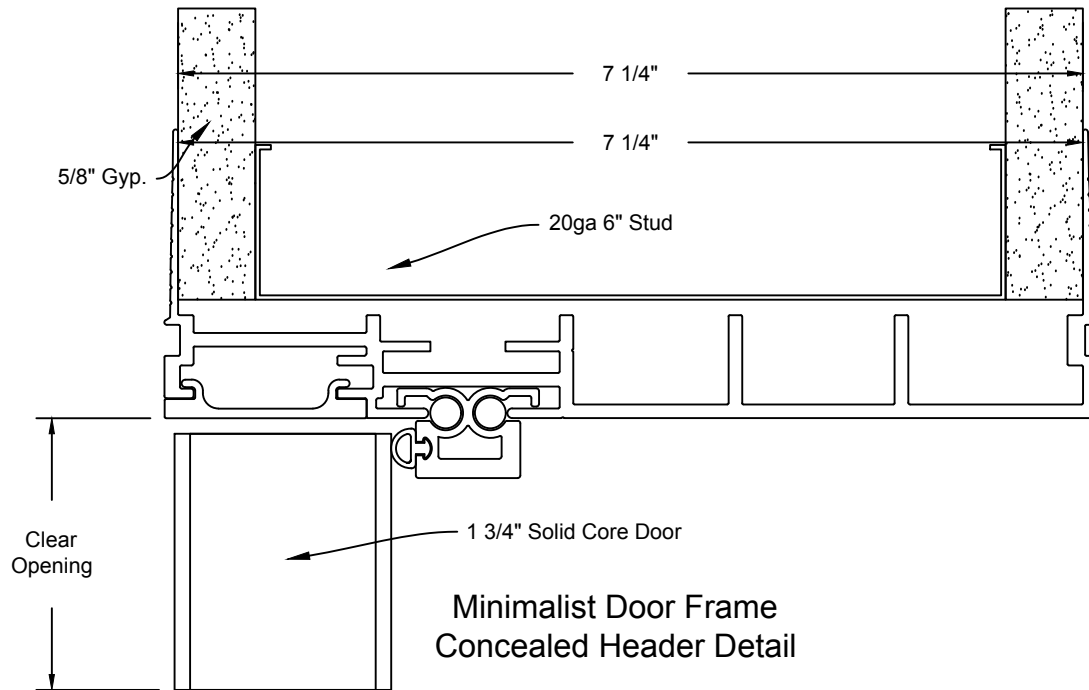

Minimalist Door Frame
Concealed Hinge Detail

JOB #:		DATE:	09/21/2017
JOB NAME:	Minimalist Door Frame w/ Reveal Concealed Hinge Detail 7 1/4"	REVISION:	0
FILE LOCATION:		DRAWN BY:	Cad Dept
		SCALE:	N.T.S.
		SHEET:	1 of 3

JOB #:	DATE:	09/21/2017
JOB NAME: Minimalist Door Frame w/ Reveal Concealed Header Detail 7 1/4"	REVISION:	0
FILE LOCATION:	DRAWN BY:	Cad Dept
	SCALE:	N.T.S.
	SHEET:	2 of 3

Minimalist Door Frame
Concealed Strike Detail

JOB #:		DATE:	09/21/2017
JOB NAME:	Minimalist Door Frame w/ Reveal Concealed Strike Detail 7 1/4"	REVISION:	0
FILE LOCATION:		DRAWN BY:	Cad Dept
		SCALE:	N.T.S.
		SHEET:	3 of 3