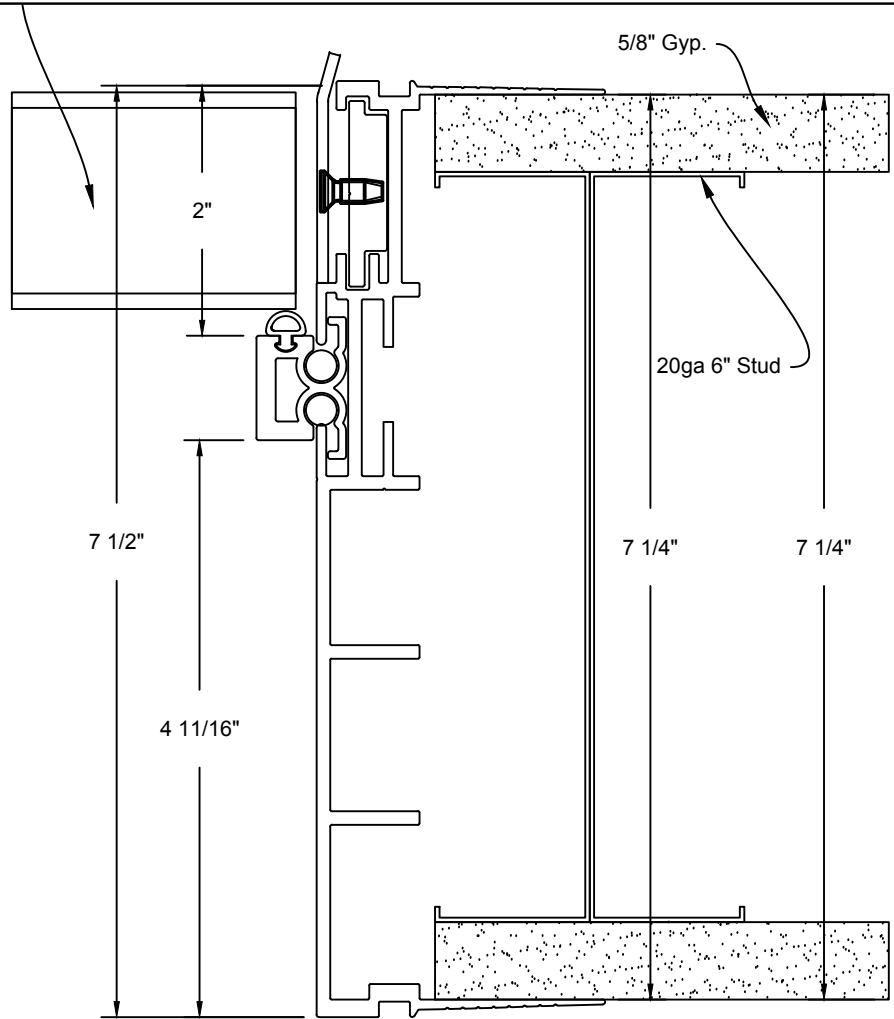

Minimalist Door Frame
Concealed Hinge Detail

JOB #:		DATE:	09/21/2017
JOB NAME:	Minimalist Door Frame w/ Reveal Concealed Hinge Detail 7 1/4"	REVISION:	0
FILE LOCATION:		DRAWN BY:	Cad Dept
		SCALE:	N.T.S.
		SHEET:	1 of 3

JOB #:	DATE:	09/21/2017
JOB NAME: Minimalist Door Frame w/ Reveal Concealed Header Detail 7 1/4"	REVISION:	0
FILE LOCATION:	DRAWN BY:	Cad Dept
	SCALE:	N.T.S.
	SHEET:	2 of 3

Minimalist Door Frame
Concealed Strike Detail

JOB #:		DATE:	09/21/2017
JOB NAME:	Minimalist Door Frame w/ Reveal Concealed Strike Detail 7 1/4"	REVISION:	0
FILE LOCATION:		DRAWN BY:	Cad Dept
		SCALE:	N.T.S.
		SHEET:	3 of 3