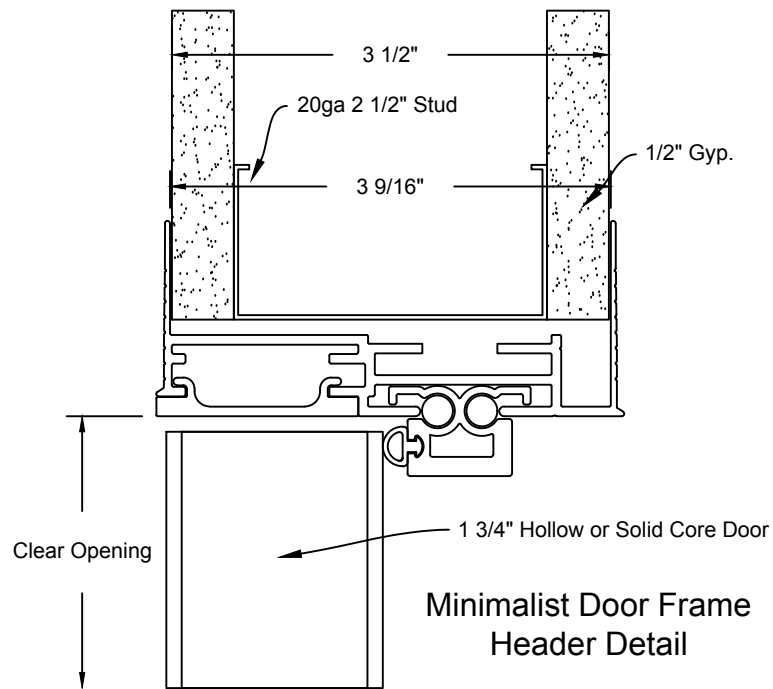

Minimalist Door Frame
Hinge Detail

JOB #:		DATE:	09/21/2017
JOB NAME:	Minimalist Door Frame Exposed Hinge Hinge Detail 3 1/2"	REVISION:	0
FILE LOCATION:		DRAWN BY:	Cad Dept
		SCALE:	N.T.S.
		SHEET:	1 of 3

JOB #:		DATE:	09/21/2017
JOB NAME:	Minimalist Door Frame Exposed Hinge Header Detail 3 1/2"	REVISION:	0
FILE LOCATION:		DRAWN BY:	Cad Dept
		SCALE:	N.T.S.
		SHEET:	2 of 3

Minimalist Door Frame
Strike Detail

JOB #:		DATE:	09/21/2017
JOB NAME:	Minimalist Door Frame Exposed Hinge Strike Detail 3 1/2"	REVISION:	0
FILE LOCATION:		DRAWN BY:	Cad Dept
		SCALE:	N.T.S.
		SHEET:	3 of 3