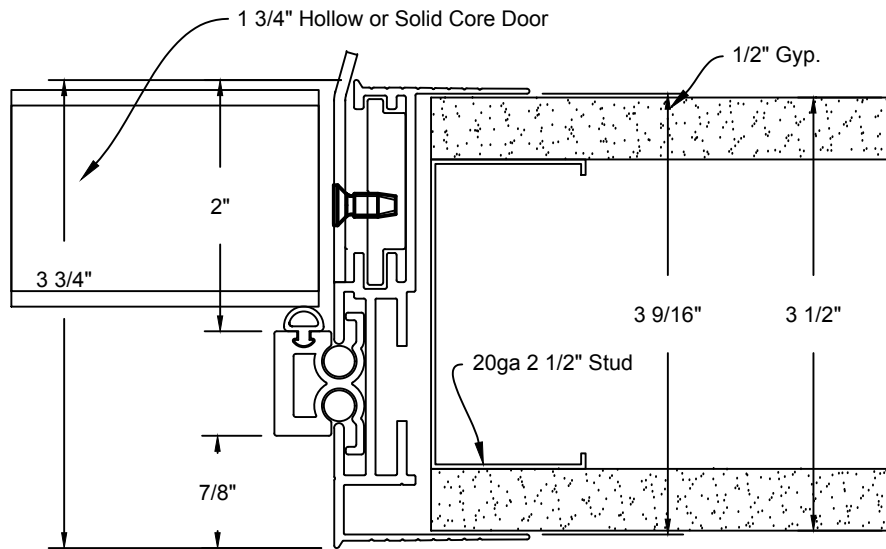

Minimalist Door Frame
Hinge Detail

JOB #:		DATE:	09/21/2017
JOB NAME:	Minimalist Door Frame Exposed Hinge Hinge Detail 3 1/2"	REVISION:	0
FILE LOCATION:		DRAWN BY:	Cad Dept
		SCALE:	N.T.S.
		SHEET:	1 of 3

JOB #:		DATE:	09/21/2017
JOB NAME:	Minimalist Door Frame Exposed Hinge Header Detail 3 1/2"	REVISION:	0
FILE LOCATION:		DRAWN BY:	Cad Dept
		SCALE:	N.T.S.
		SHEET:	2 of 3

Minimalist Door Frame
Strike Detail

JOB #:		DATE:	09/21/2017
JOB NAME:	Minimalist Door Frame Exposed Hinge Strike Detail 3 1/2"	REVISION:	0
FILE LOCATION:		DRAWN BY:	Cad Dept
		SCALE:	N.T.S.
		SHEET:	3 of 3