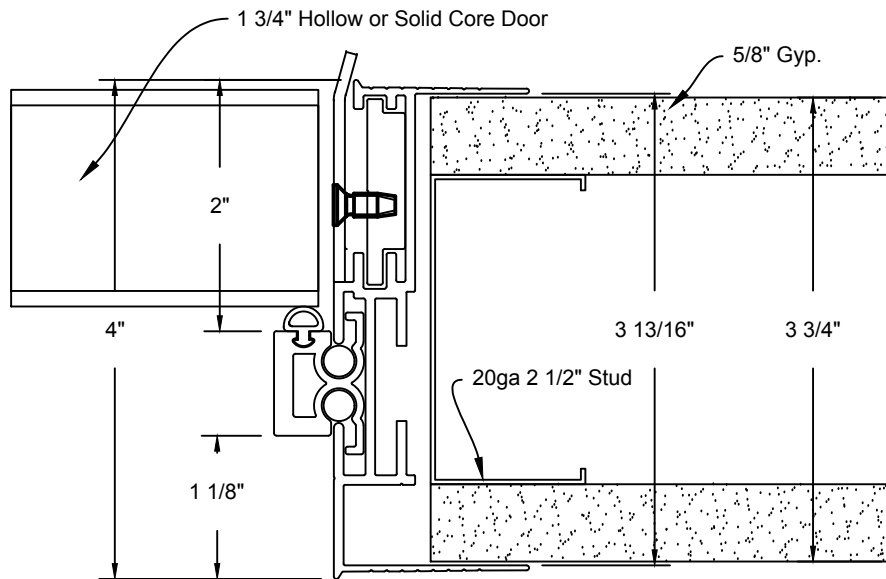

Minimalist Door Frame
Hinge Detail

JOB #:		DATE:	09/21/2017
JOB NAME:	Minimalist Door Frame Exposed Hinge Hinge Detail 3 3/4"	REVISION:	0
FILE LOCATION:		DRAWN BY:	Cad Dept
		SCALE:	N.T.S.
		SHEET:	1 of 3

JOB #:		DATE:	09/21/2017
JOB NAME:	Minimalist Door Frame Exposed Hinge Header Detail 3 3/4"	REVISION:	0
FILE LOCATION:		DRAWN BY:	Cad Dept
		SCALE:	N.T.S.
		SHEET:	2 of 3

Minimalist Door Frame
Strike Detail

JOB #:		DATE:	09/21/2017
JOB NAME:	Minimalist Door Frame Exposed Hinge Strike Detail 3 3/4"	REVISION:	0
FILE LOCATION:		DRAWN BY:	Cad Dept
		SCALE:	N.T.S.
		SHEET:	3 of 3