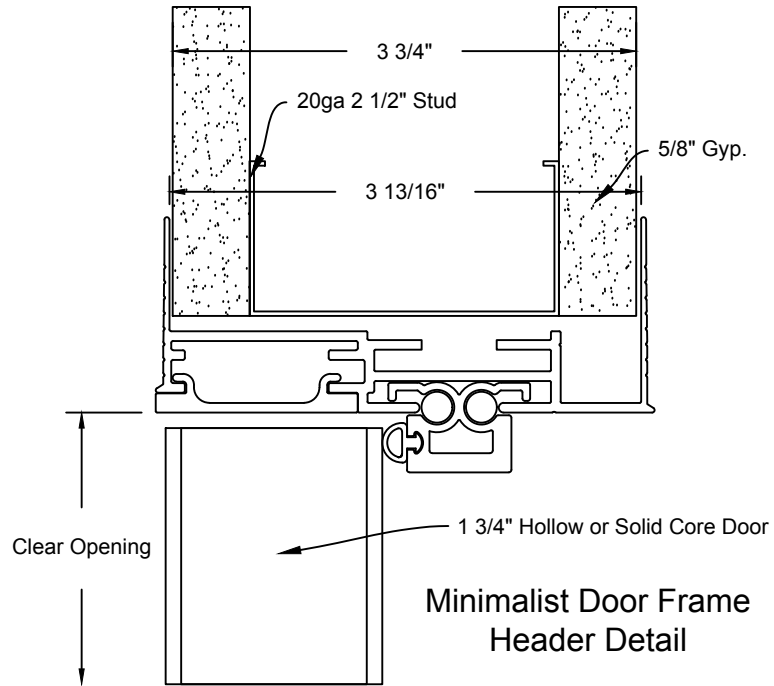

Minimalist Door Frame
Hinge Detail

JOB #:		DATE:	09/21/2017
JOB NAME:	Minimalist Door Frame Exposed Hinge Hinge Detail 3 3/4"	REVISION:	0
FILE LOCATION:		DRAWN BY:	Cad Dept
		SCALE:	N.T.S.
		SHEET:	1 of 3

JOB #:		DATE:	09/21/2017
JOB NAME:	Minimalist Door Frame Exposed Hinge Header Detail 3 3/4"	REVISION:	0
FILE LOCATION:		DRAWN BY:	Cad Dept
		SCALE:	N.T.S.
		SHEET:	2 of 3

Minimalist Door Frame
Strike Detail

JOB #:		DATE:	09/21/2017
JOB NAME:	Minimalist Door Frame Exposed Hinge Strike Detail 3 3/4"	REVISION:	0
FILE LOCATION:		DRAWN BY:	Cad Dept
		SCALE:	N.T.S.
		SHEET:	3 of 3