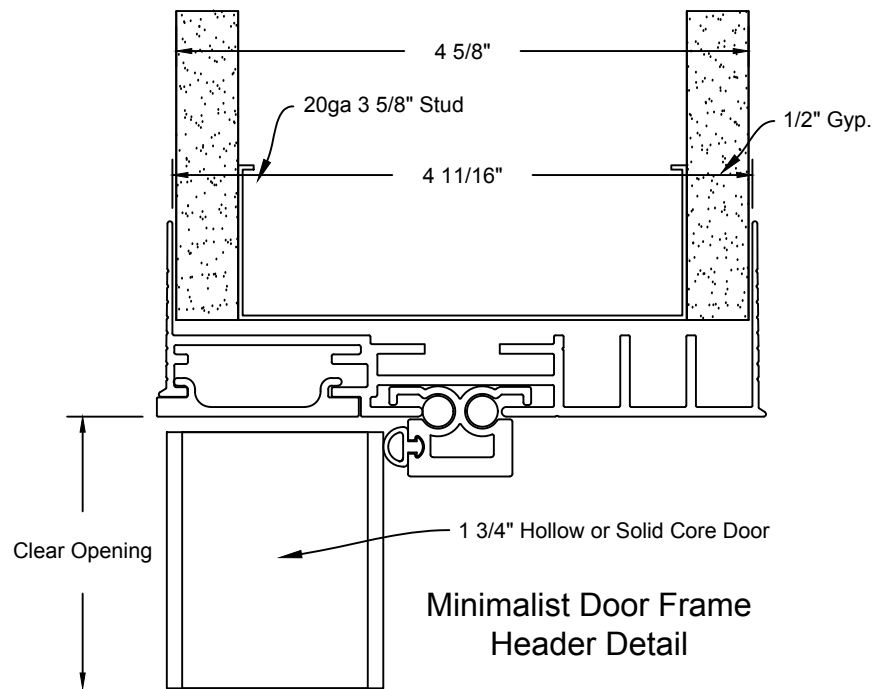

Minimalist Door Frame  
Hinge Detail

JOB #:		DATE:	009/21/2017
JOB NAME:	Minimalist Door Frame Exposed Hinge Hinge Detail 4 5/8"	REVISION:	0
FILE LOCATION:		DRAWN BY:	JH
		SCALE:	N.T.S.
		SHEET:	1 of 3

JOB #:		DATE:	09/21/2017
JOB NAME:	Minimalist Door Frame Exposed Hinge Header Detail 4 5/8"	REVISION:	0
FILE LOCATION:		DRAWN BY:	JH
		SCALE:	N.T.S.
		SHEET:	2 of 3

Minimalist Door Frame  
Strike Detail

JOB #:		DATE:	09/21/2017
JOB NAME:	Minimalist Door Frame Exposed Hinge Strike Detail 4 5/8"	REVISION:	0
FILE LOCATION:		DRAWN BY:	JH
		SCALE:	N.T.S.
		SHEET:	3 of 3