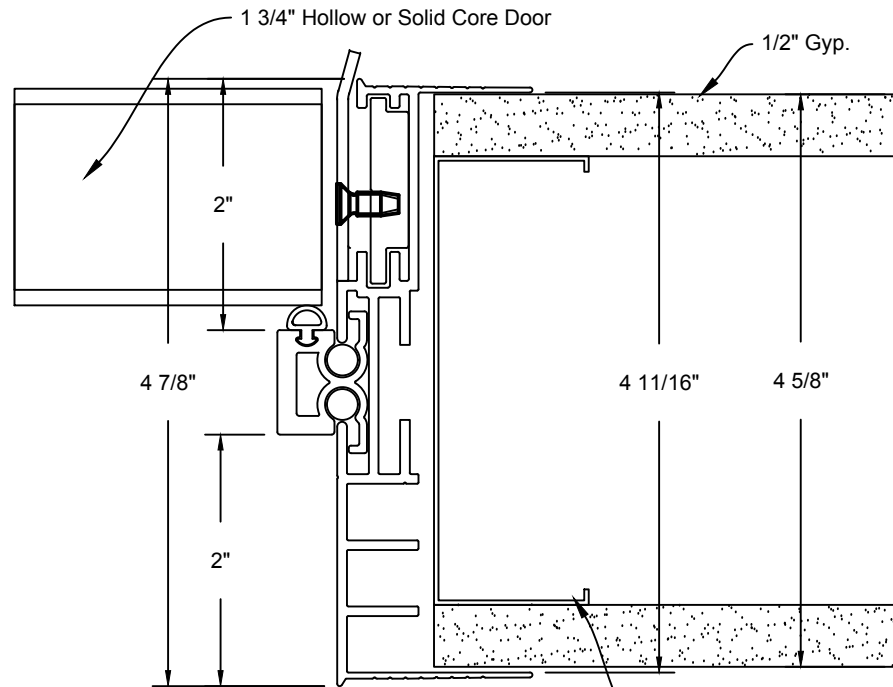

Minimalist Door Frame  
Hinge Detail

JOB #:		DATE:	009/21/2017
JOB NAME:	Minimalist Door Frame Exposed Hinge Hinge Detail 4 5/8"	REVISION:	0
FILE LOCATION:		DRAWN BY:	JH
		SCALE:	N.T.S.
		SHEET:	1 of 3

JOB #:		DATE:	09/21/2017
JOB NAME:	Minimalist Door Frame Exposed Hinge Header Detail 4 5/8"	REVISION:	0
FILE LOCATION:		DRAWN BY:	JH
		SCALE:	N.T.S.
		SHEET:	2 of 3

Minimalist Door Frame  
Strike Detail

JOB #:		DATE:	09/21/2017
JOB NAME:	Minimalist Door Frame Exposed Hinge Strike Detail 4 5/8"	REVISION:	0
FILE LOCATION:		DRAWN BY:	JH
		SCALE:	N.T.S.
		SHEET:	3 of 3