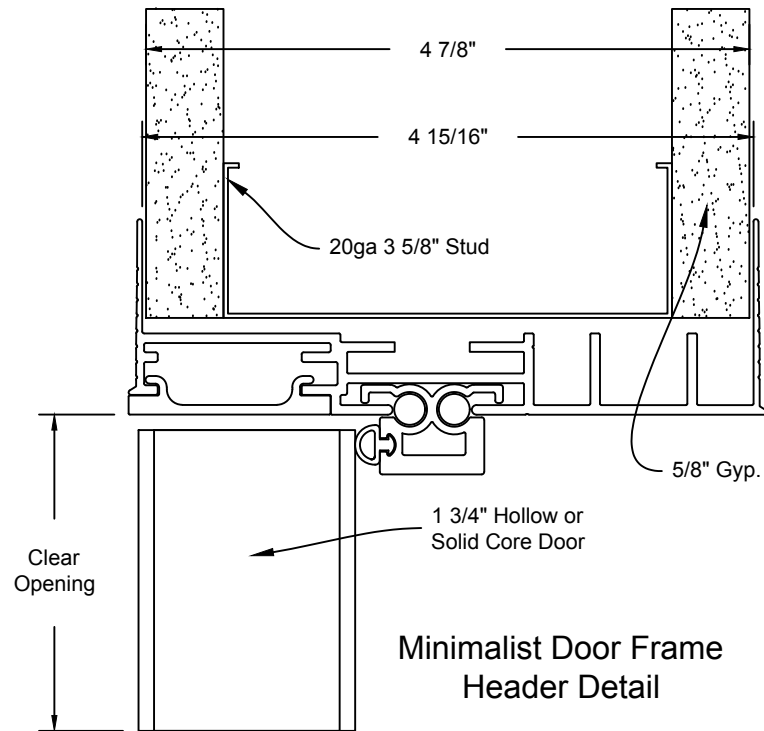

Minimalist Door Frame
Hinge Detail

JOB #:		DATE:	009/21/2017
JOB NAME:	Minimalist Door Frame Exposed Hinge Hinge Detail 4 7/8"	REVISION:	0
FILE LOCATION:		DRAWN BY:	Cad Dept
		SCALE:	N.T.S.
		SHEET:	1 of 3

JOB #:		DATE:	09/21/2017
JOB NAME:	Minimalist Door Frame Exposed Hinge Header Detail 4 7/8"	REVISION:	0
FILE LOCATION:		DRAWN BY:	Cad Dept
		SCALE:	N.T.S.
		SHEET:	2 of 3

Minimalist Door Frame
Strike Detail

JOB #:		DATE:	09/21/2017
JOB NAME:	Minimalist Door Frame Exposed Hinge Strike Detail 4 7/8"	REVISION:	0
FILE LOCATION:		DRAWN BY:	Cad Dept
		SCALE:	N.T.S.
		SHEET:	3 of 3