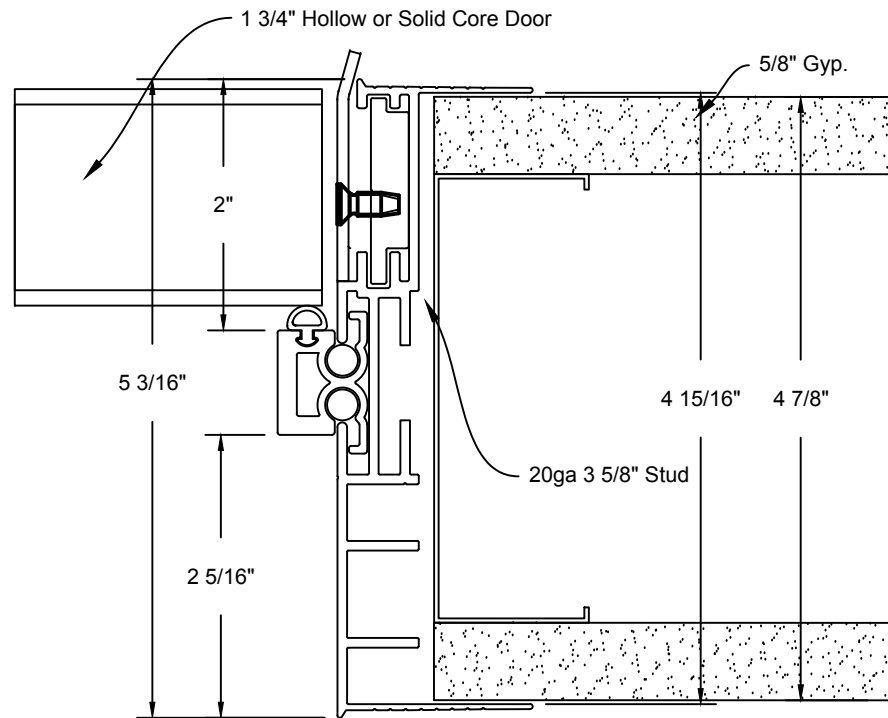

Minimalist Door Frame
Hinge Detail

JOB #:		DATE:	009/21/2017
JOB NAME:	Minimalist Door Frame Exposed Hinge Hinge Detail 4 7/8"	REVISION:	0
FILE LOCATION:		DRAWN BY:	Cad Dept
		SCALE:	N.T.S.
		SHEET:	1 of 3

JOB #:		DATE:	09/21/2017
JOB NAME:	Minimalist Door Frame Exposed Hinge Header Detail 4 7/8"	REVISION:	0
FILE LOCATION:		DRAWN BY:	Cad Dept
		SCALE:	N.T.S.
		SHEET:	2 of 3

Minimalist Door Frame
Strike Detail

JOB #:		DATE:	09/21/2017
JOB NAME:	Minimalist Door Frame Exposed Hinge Strike Detail 4 7/8"	REVISION:	0
FILE LOCATION:		DRAWN BY:	Cad Dept
		SCALE:	N.T.S.
		SHEET:	3 of 3