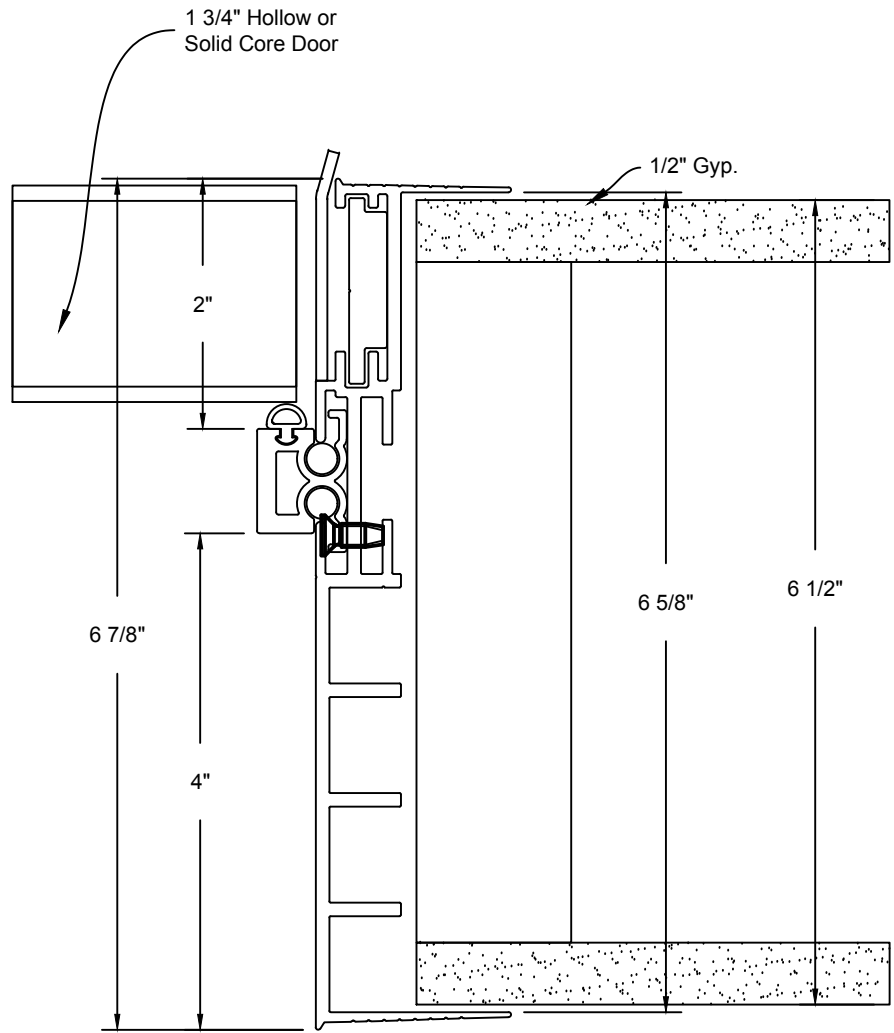

Minimalist Door Frame
Hinge Detail

JOB #:		DATE:	09/21/2017
JOB NAME:	Minimalist Door Frame Exposed Hinge Hinge Detail 6 5/8"	REVISION:	0
FILE LOCATION:		DRAWN BY:	Cad Dept
		SCALE:	N.T.S.
		SHEET:	1 of 3

JOB #:		DATE:	09/21/2017
JOB NAME:	Minimalist Door Frame Exposed Hinge Header Detail 6 5/8"	REVISION:	0
FILE LOCATION:		DRAWN BY:	Cad Dept
		SCALE:	N.T.S.
		SHEET:	2 of 3

Minimalist Door Frame
Strike Detail

JOB #:		DATE:	09/21/2017
JOB NAME:	Minimalist Door Frame Exposed Hinge Strike Detail 6 5/8"	REVISION:	0
FILE LOCATION:		DRAWN BY:	Cad Dept
		SCALE:	N.T.S.
		SHEET:	3 of 3