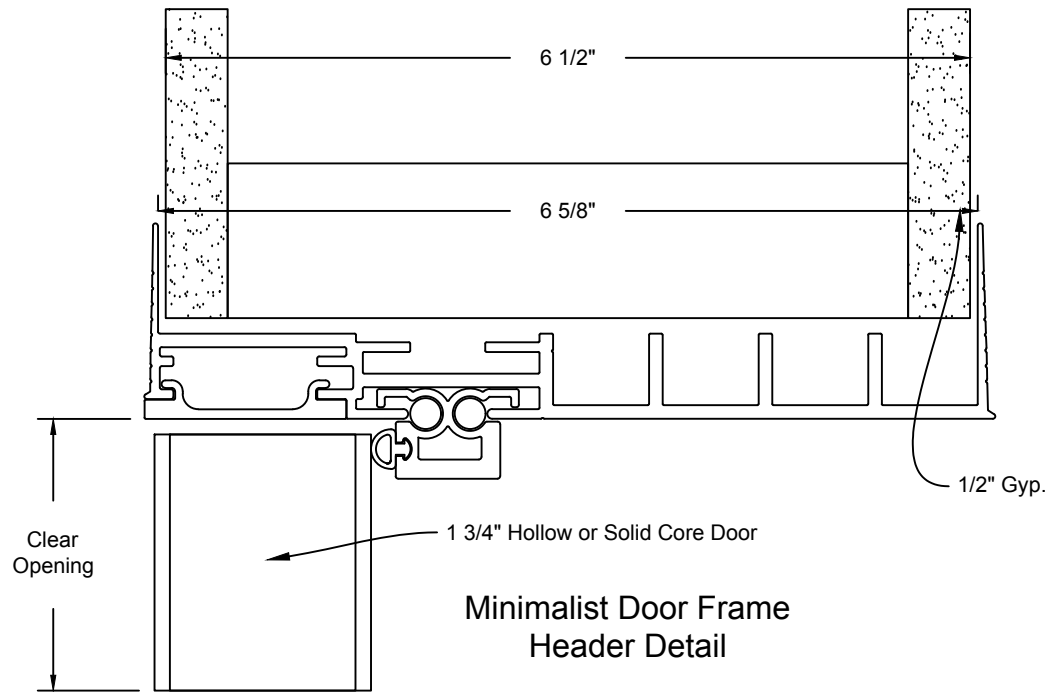

Minimalist Door Frame
Hinge Detail

JOB #:		DATE:	09/21/2017
JOB NAME:	Minimalist Door Frame Exposed Hinge Hinge Detail 6 5/8"	REVISION:	0
FILE LOCATION:		DRAWN BY:	Cad Dept
		SCALE:	N.T.S.
		SHEET:	1 of 3

JOB #:		DATE:	09/21/2017
JOB NAME:	Minimalist Door Frame Exposed Hinge Header Detail 6 5/8"	REVISION:	0
FILE LOCATION:		DRAWN BY:	Cad Dept
		SCALE:	N.T.S.
		SHEET:	2 of 3

Minimalist Door Frame
Strike Detail

JOB #:		DATE:	09/21/2017
JOB NAME:	Minimalist Door Frame Exposed Hinge Strike Detail 6 5/8"	REVISION:	0
FILE LOCATION:		DRAWN BY:	Cad Dept
		SCALE:	N.T.S.
		SHEET:	3 of 3