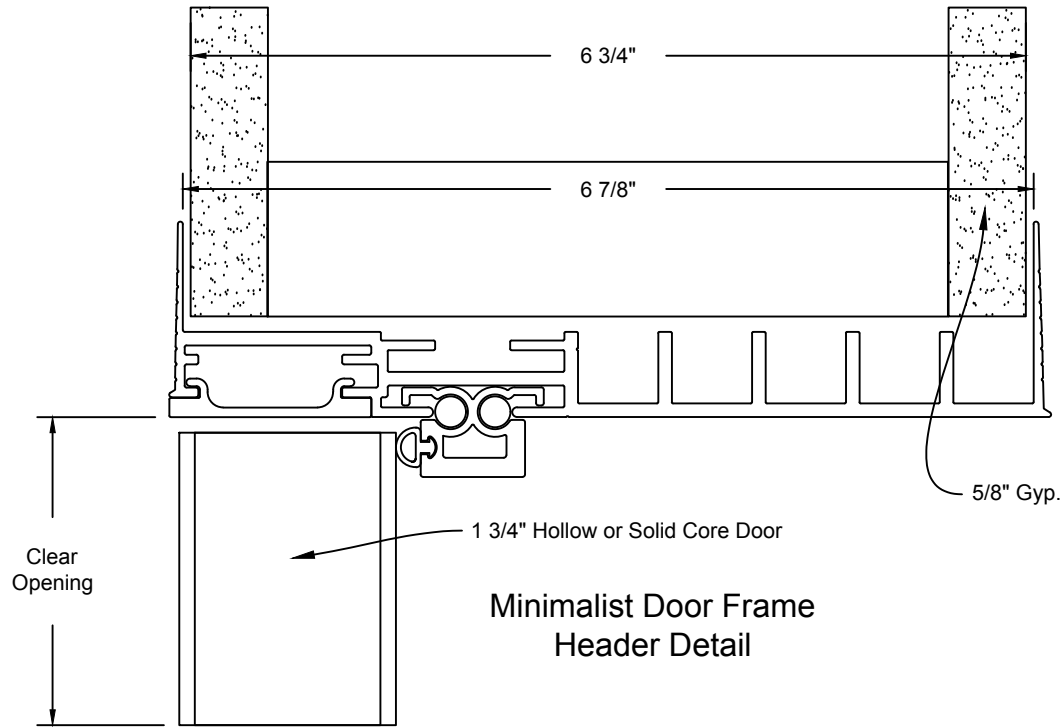

Minimalist Door Frame  
Hinge Detail

JOB #:		DATE:	09/21/2017
JOB NAME:	Minimalist Door Frame Exposed Hinge Hinge Detail 6 7/8"	REVISION:	0
FILE LOCATION:		DRAWN BY:	Cad Dept
		SCALE:	N.T.S.
		SHEET:	1 of 3

JOB #:		DATE:	09/21/2017
JOB NAME:	Minimalist Door Frame Exposed Hinge Header Detail 6 7/8"	REVISION:	0
FILE LOCATION:		DRAWN BY:	Cad Dept
		SCALE:	N.T.S.
		SHEET:	2 of 3

Minimalist Door Frame  
Strike Detail

JOB #:		DATE:	09/21/2017
JOB NAME:	Minimalist Door Frame Exposed Hinge Strike Detail 6 7/8"	REVISION:	0
FILE LOCATION:		DRAWN BY:	Cad Dept
		SCALE:	N.T.S.
		SHEET:	3 of 3