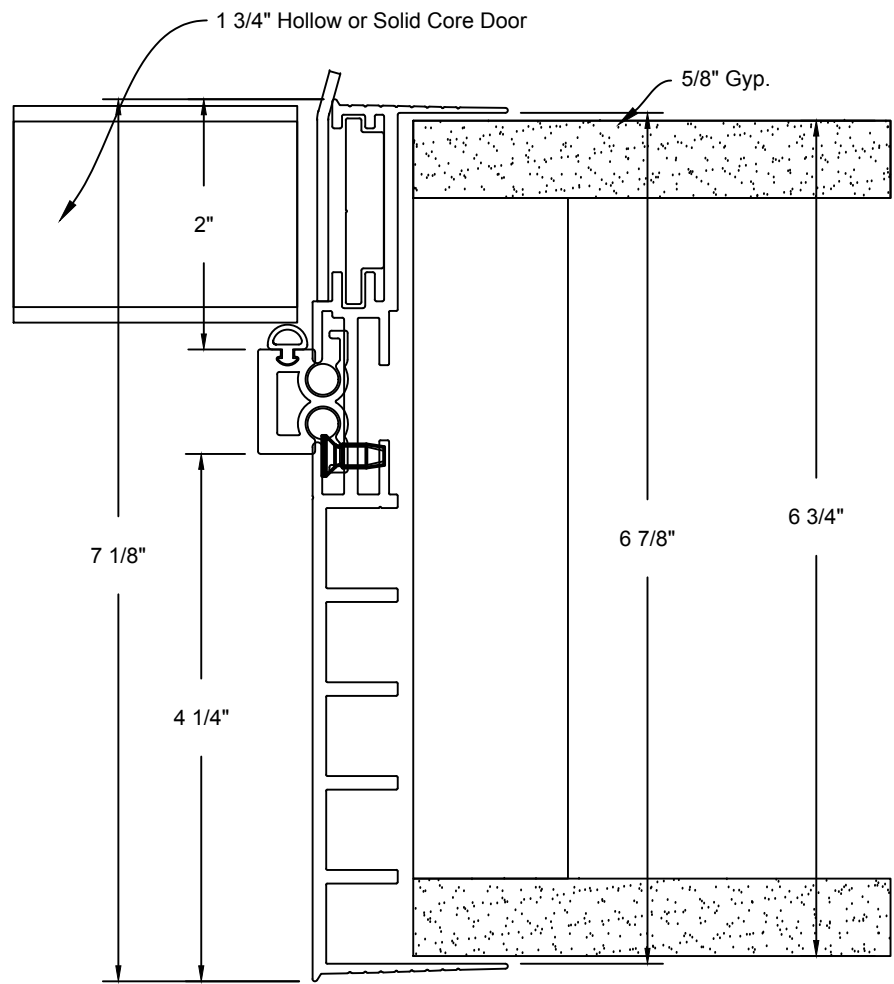

Minimalist Door Frame  
Hinge Detail

JOB #:		DATE:	09/21/2017
JOB NAME:	Minimalist Door Frame Exposed Hinge Hinge Detail 6 7/8"	REVISION:	0
FILE LOCATION:		DRAWN BY:	Cad Dept
		SCALE:	N.T.S.
		SHEET:	1 of 3

JOB #:		DATE:	09/21/2017
JOB NAME:	Minimalist Door Frame Exposed Hinge Header Detail 6 7/8"	REVISION:	0
FILE LOCATION:		DRAWN BY:	Cad Dept
		SCALE:	N.T.S.
		SHEET:	2 of 3

Minimalist Door Frame  
Strike Detail

JOB #:		DATE:	09/21/2017
JOB NAME:	Minimalist Door Frame Exposed Hinge Strike Detail 6 7/8"	REVISION:	0
FILE LOCATION:		DRAWN BY:	Cad Dept
		SCALE:	N.T.S.
		SHEET:	3 of 3