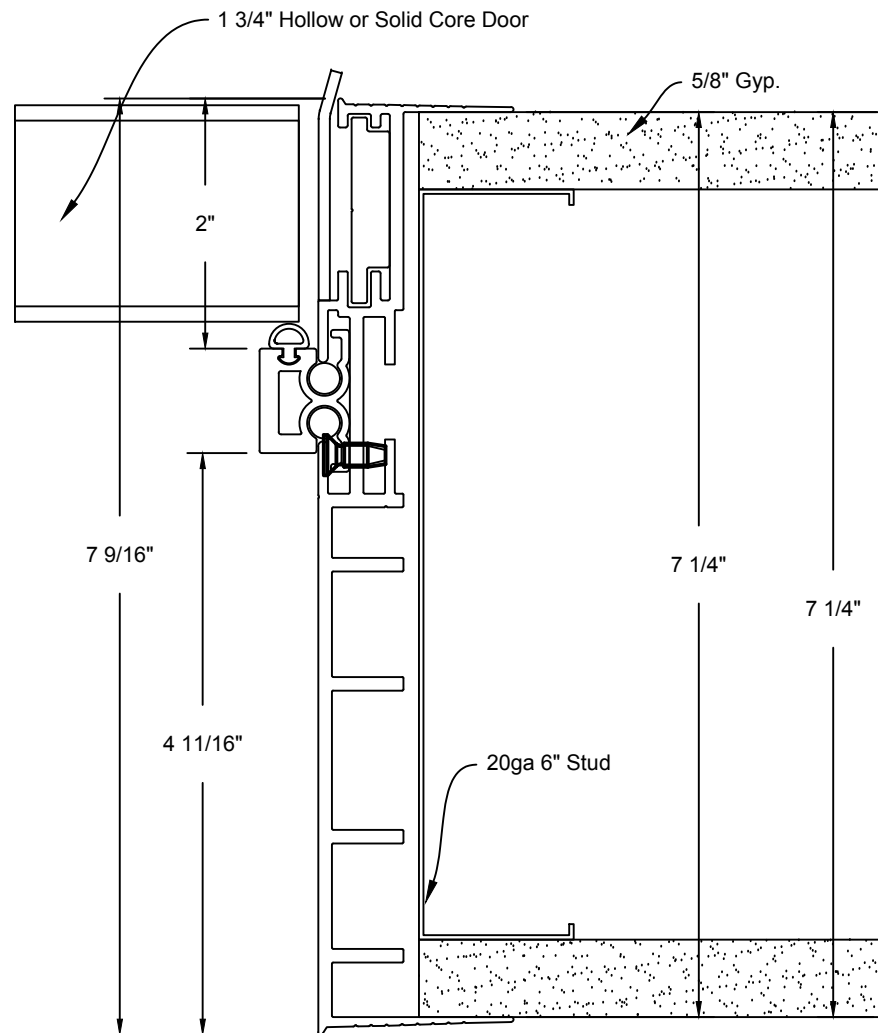

Minimalist Door Frame  
Hinge Detail

JOB #:		DATE:	09/21/2017
JOB NAME:	Minimalist Door Frame Exposed Hinge Hinge Detail 7 1/4"	REVISION:	0
FILE LOCATION:		DRAWN BY:	Cad Dept
		SCALE:	N.T.S.
		SHEET:	1 of 3

Minimalist Door Frame Header Detail

JOB #:		DATE:	09/21/2017
JOB NAME:	Minimalist Door Frame Exposed Hinge Header Detail 7 1/4"	REVISION:	0
FILE LOCATION:		DRAWN BY:	Cad Dept
		SCALE:	N.T.S.
		SHEET:	2 of 3

Minimalist Door Frame  
Strike Detail

JOB #:		DATE:	09/21/2017
JOB NAME:	Minimalist Door Frame Exposed Hinge Strike Detail 7 1/4"	REVISION:	0
FILE LOCATION:		DRAWN BY:	Cad Dept
		SCALE:	N.T.S.
		SHEET:	3 of 3