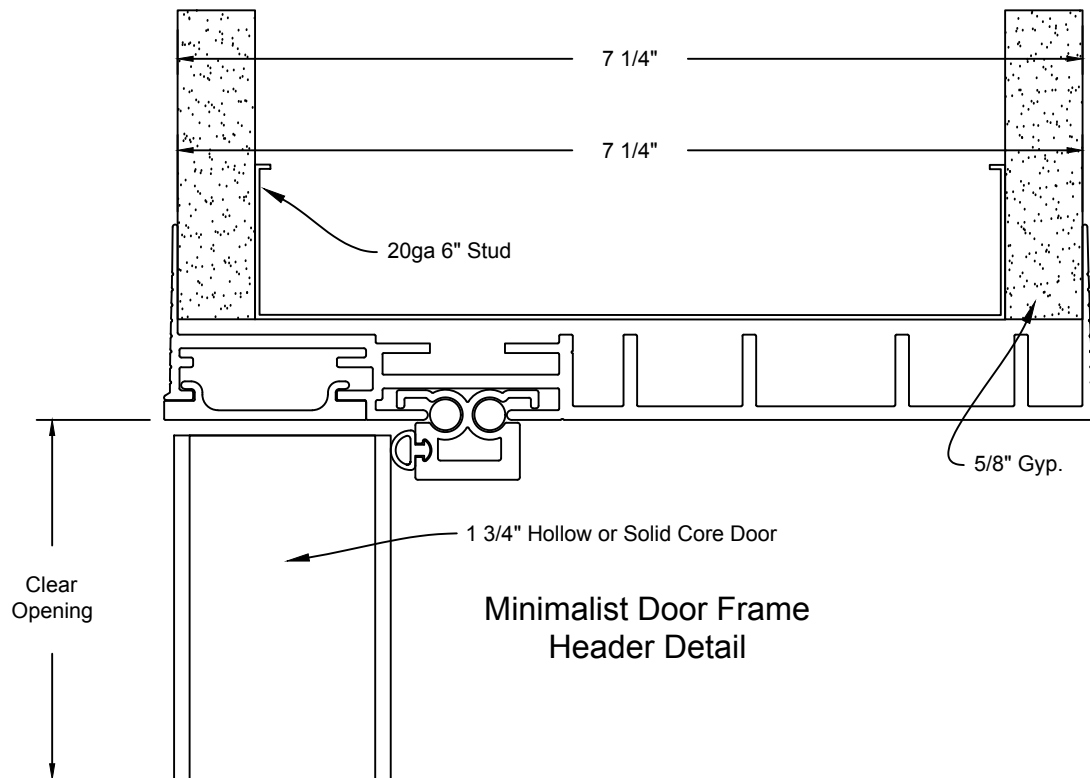

Minimalist Door Frame  
Hinge Detail

JOB #:		DATE:	09/21/2017
JOB NAME:	Minimalist Door Frame Exposed Hinge Hinge Detail 7 1/4"	REVISION:	0
FILE LOCATION:		DRAWN BY:	Cad Dept
		SCALE:	N.T.S.
		SHEET:	1 of 3

Minimalist Door Frame Header Detail

JOB #:		DATE:	09/21/2017
JOB NAME:	Minimalist Door Frame Exposed Hinge Header Detail 7 1/4"	REVISION:	0
FILE LOCATION:		DRAWN BY:	Cad Dept
		SCALE:	N.T.S.
		SHEET:	2 of 3

Minimalist Door Frame  
Strike Detail

JOB #:		DATE:	09/21/2017
JOB NAME:	Minimalist Door Frame Exposed Hinge Strike Detail 7 1/4"	REVISION:	0
FILE LOCATION:		DRAWN BY:	Cad Dept
		SCALE:	N.T.S.
		SHEET:	3 of 3