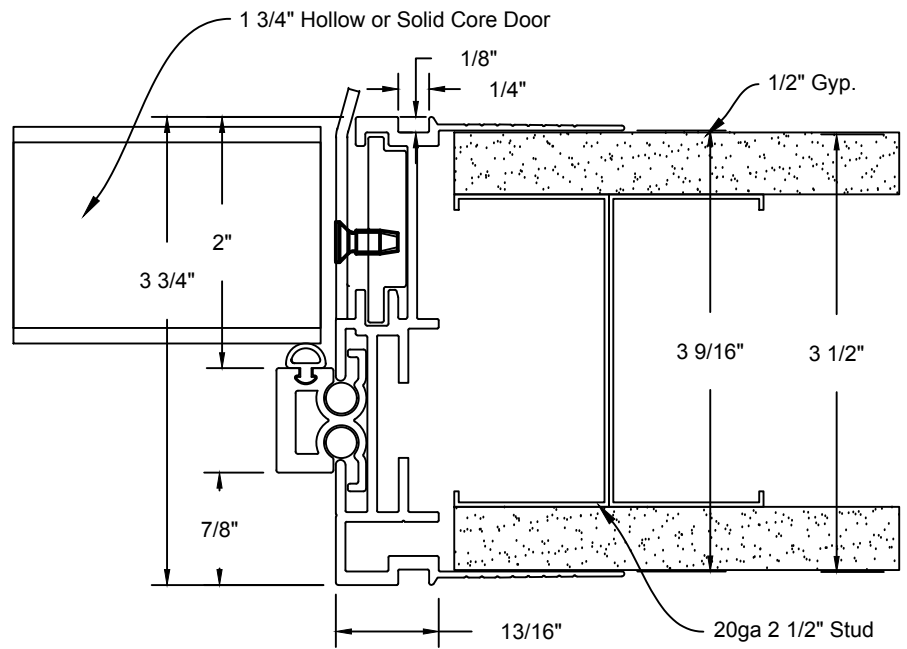

Minimalist Door Frame w/ Reveal
Hinge Detail

JOB #:		DATE:	09/21/2017
JOB NAME:	Minimalist Door Frame w/ Reveal Exposed Hinge Header Detail 3 1/2"	REVISION:	0
FILE LOCATION:		DRAWN BY:	Cad Dept
		SCALE:	N.T.S.
		SHEET:	1 of 3

JOB #:		DATE:	09/21/2017
JOB NAME:	Minimalist Door Frame w/ Reveal Exposed Hinge Header Detail 3 1/2"	REVISION:	0
FILE LOCATION:		DRAWN BY:	Cad Dept
		SCALE:	N.T.S.
		SHEET:	2 of 3

Minimalist Door Frame w/ Reveal
Strike Detail

JOB #:		DATE:	09/21/2017
JOB NAME:	Minimalist Door Frame w/ Reveal Exposed Hinge Strike Detail 3 1/2"	REVISION:	0
FILE LOCATION:		DRAWN BY:	Cad Dept
		SCALE:	N.T.S.
		SHEET:	3 of 3