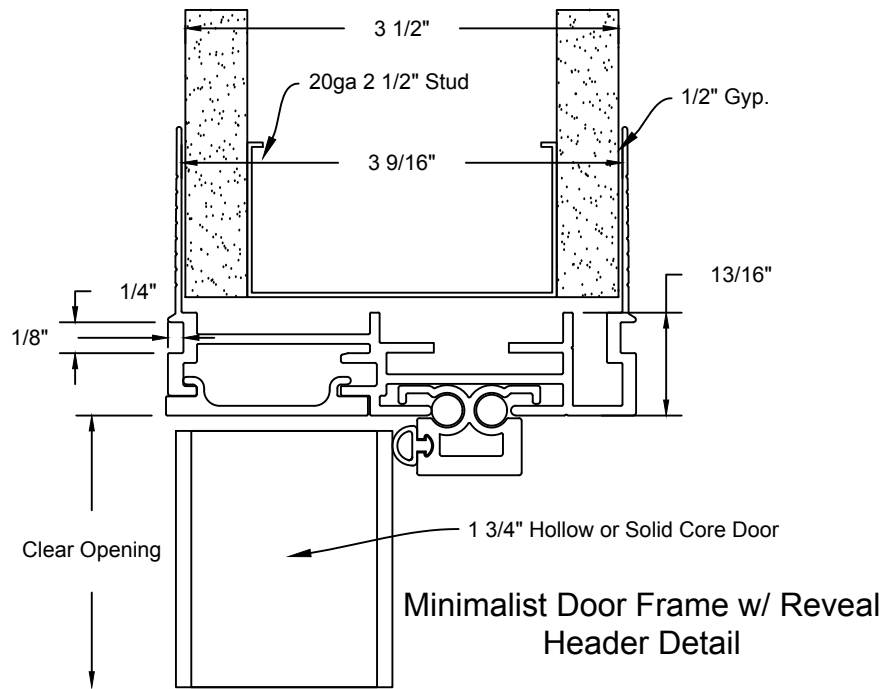

Minimalist Door Frame w/ Reveal
Hinge Detail

JOB #:		DATE:	09/21/2017
JOB NAME:	Minimalist Door Frame w/ Reveal Exposed Hinge Header Detail 3 1/2"	REVISION:	0
FILE LOCATION:		DRAWN BY:	Cad Dept
		SCALE:	N.T.S.
		SHEET:	1 of 3

JOB #:		DATE:	09/21/2017
JOB NAME:	Minimalist Door Frame w/ Reveal Exposed Hinge Header Detail 3 1/2"	REVISION:	0
FILE LOCATION:		DRAWN BY:	Cad Dept
		SCALE:	N.T.S.
		SHEET:	2 of 3

Minimalist Door Frame w/ Reveal
Strike Detail

JOB #:		DATE:	09/21/2017
JOB NAME:	Minimalist Door Frame w/ Reveal Exposed Hinge Strike Detail 3 1/2"	REVISION:	0
FILE LOCATION:		DRAWN BY:	Cad Dept
		SCALE:	N.T.S.
		SHEET:	3 of 3