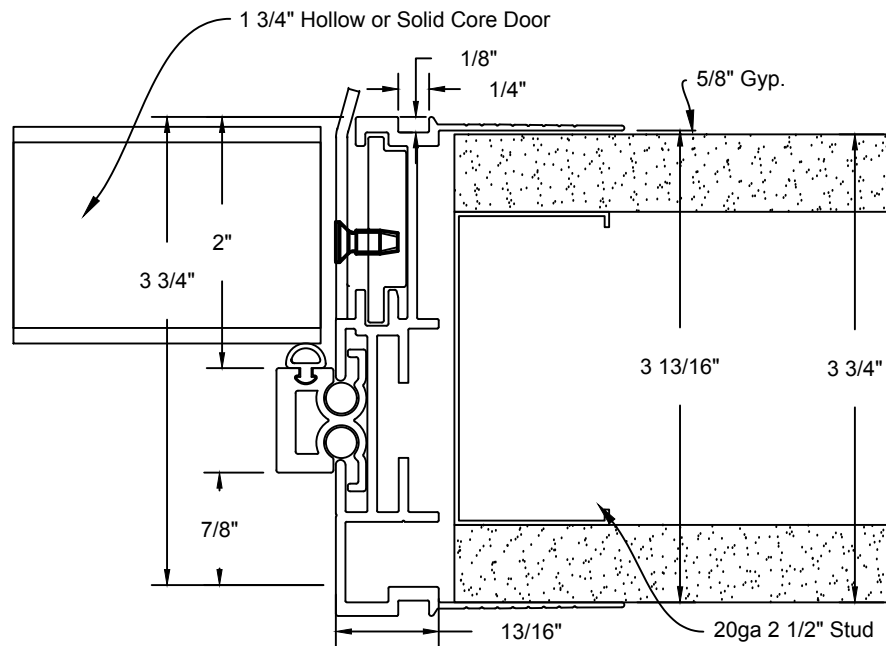

Minimalist Door Frame w/ Reveal  
Hinge Detail

JOB #:	DATE:	09/21/2017
JOB NAME: Minimalist Door Frame w/ Reveal Exposed Hinge Header Detail 3 3/4"	REVISION:	0
FILE LOCATION:	DRAWN BY:	Cad Dept
	SCALE:	N.T.S.
	SHEET:	1 of 3

JOB #:		DATE:	09/21/2017
JOB NAME:	Minimalist Door Frame w/ Reveal Exposed Hinge Header Detail 3 3/4"	REVISION:	0
FILE LOCATION:		DRAWN BY:	Cad Dept
		SCALE:	N.T.S.
		SHEET:	2 of 3

Minimalist Door Frame w/ Reveal  
Strike Detail

JOB #:		DATE:	09/21/2017
JOB NAME:	Minimalist Door Frame w/ Reveal Exposed Hinge Strike Detail 3 3/4"	REVISION:	0
FILE LOCATION:		DRAWN BY:	Cad Dept
		SCALE:	N.T.S.
		SHEET:	3 of 3