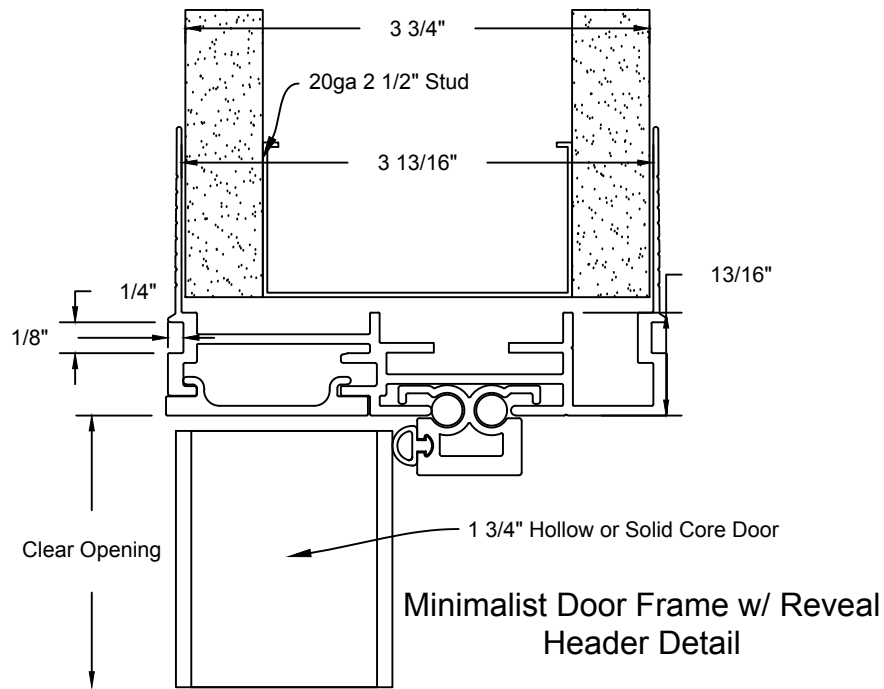

Minimalist Door Frame w/ Reveal  
Hinge Detail

JOB #:	DATE:	09/21/2017
JOB NAME: Minimalist Door Frame w/ Reveal Exposed Hinge Header Detail 3 3/4"	REVISION:	0
FILE LOCATION:	DRAWN BY:	Cad Dept
	SCALE:	N.T.S.
	SHEET:	1 of 3

JOB #:		DATE:	09/21/2017
JOB NAME:	Minimalist Door Frame w/ Reveal Exposed Hinge Header Detail 3 3/4"	REVISION:	0
FILE LOCATION:		DRAWN BY:	Cad Dept
		SCALE:	N.T.S.
		SHEET:	2 of 3

Minimalist Door Frame w/ Reveal  
Strike Detail

JOB #:		DATE:	09/21/2017
JOB NAME:	Minimalist Door Frame w/ Reveal Exposed Hinge Strike Detail 3 3/4"	REVISION:	0
FILE LOCATION:		DRAWN BY:	Cad Dept
		SCALE:	N.T.S.
		SHEET:	3 of 3