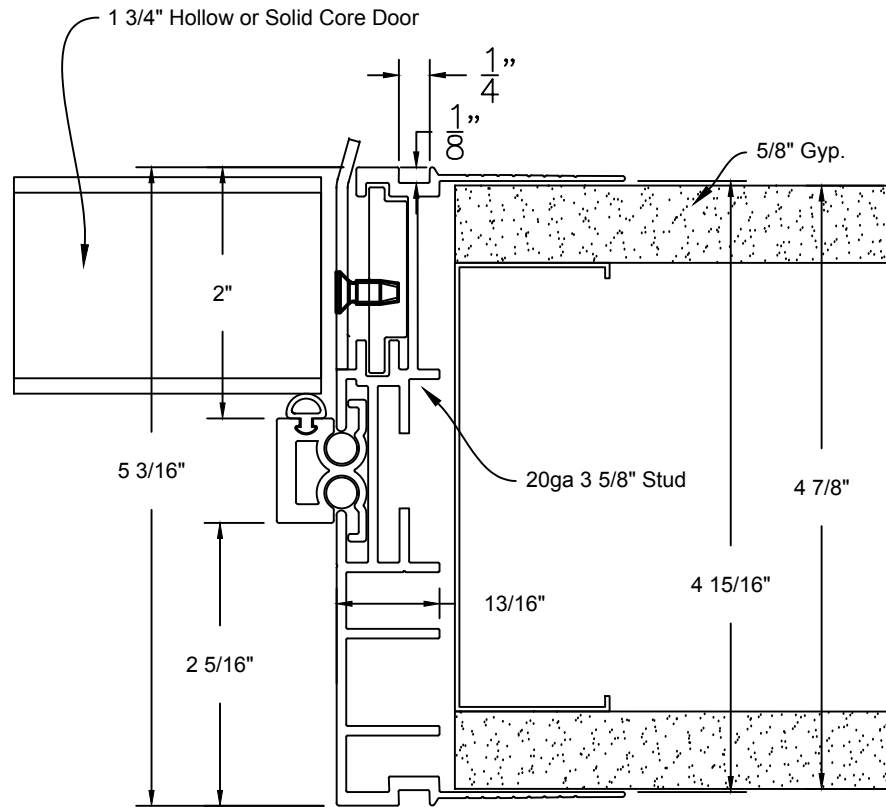

Minimalist Door Frame w/ Reveal
Hinge Detail

JOB #:		DATE:	09/21/2017
JOB NAME:	Minimalist Door Frame w/ Reveal Exposed Hinge Hinge Detail 4 7/8"	REVISION:	0
FILE LOCATION:		DRAWN BY:	Cad Dept
		SCALE:	N.T.S.
		SHEET:	1 of 3

JOB #:		DATE:	9/21/2017
JOB NAME:	Minimalist Door Frame w/ Reveal Exposed Hinge Header Detail 4 7/8"	REVISION:	0
FILE LOCATION:		DRAWN BY:	Cad Dept
		SCALE:	N.T.S.
		SHEET:	2 of 3

Minimalist Door Frame w/ Reveal
Strike Detail

JOB #:		DATE:	9/21/2017
JOB NAME:	Minimalist Door Frame w/ Reveal Exposed Hinge Strike Detail 4 7/8"	REVISION:	0
FILE LOCATION:		DRAWN BY:	Cad Dept
		SCALE:	N.T.S.
		SHEET:	3 of 3