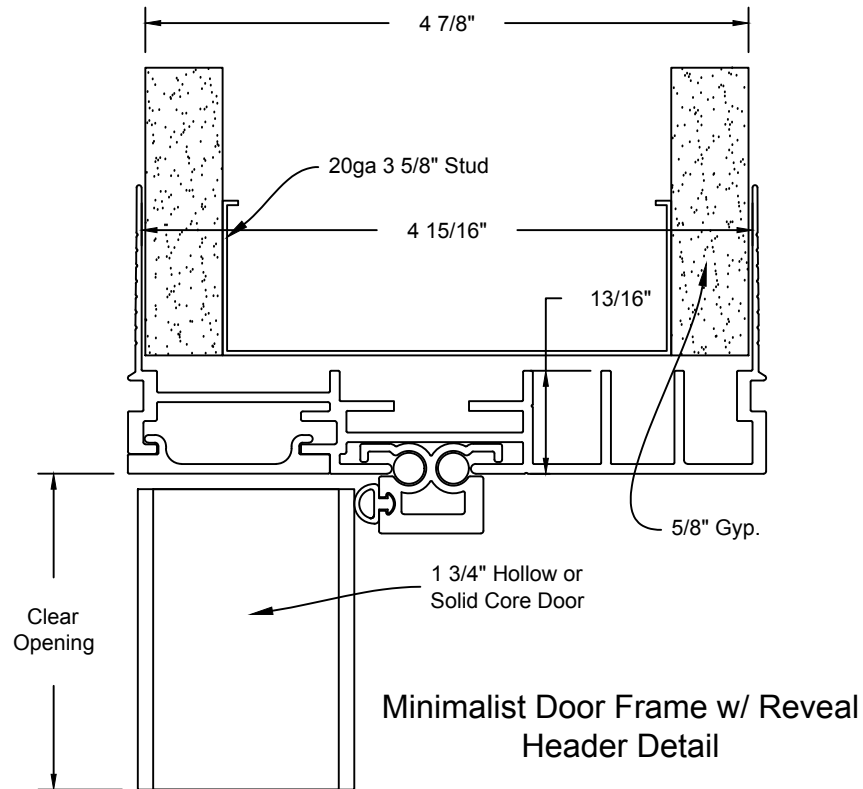

Minimalist Door Frame w/ Reveal
Hinge Detail

JOB #:		DATE:	09/21/2017
JOB NAME:	Minimalist Door Frame w/ Reveal Exposed Hinge Hinge Detail 4 7/8"	REVISION:	0
FILE LOCATION:		DRAWN BY:	Cad Dept
		SCALE:	N.T.S.
		SHEET:	1 of 3

JOB #:		DATE:	9/21/2017
JOB NAME:	Minimalist Door Frame w/ Reveal Exposed Hinge Header Detail 4 7/8"	REVISION:	0
FILE LOCATION:		DRAWN BY:	Cad Dept
		SCALE:	N.T.S.
		SHEET:	2 of 3

Minimalist Door Frame w/ Reveal
Strike Detail

JOB #:		DATE:	9/21/2017
JOB NAME:	Minimalist Door Frame w/ Reveal Exposed Hinge Strike Detail 4 7/8"	REVISION:	0
FILE LOCATION:		DRAWN BY:	Cad Dept
		SCALE:	N.T.S.
		SHEET:	3 of 3