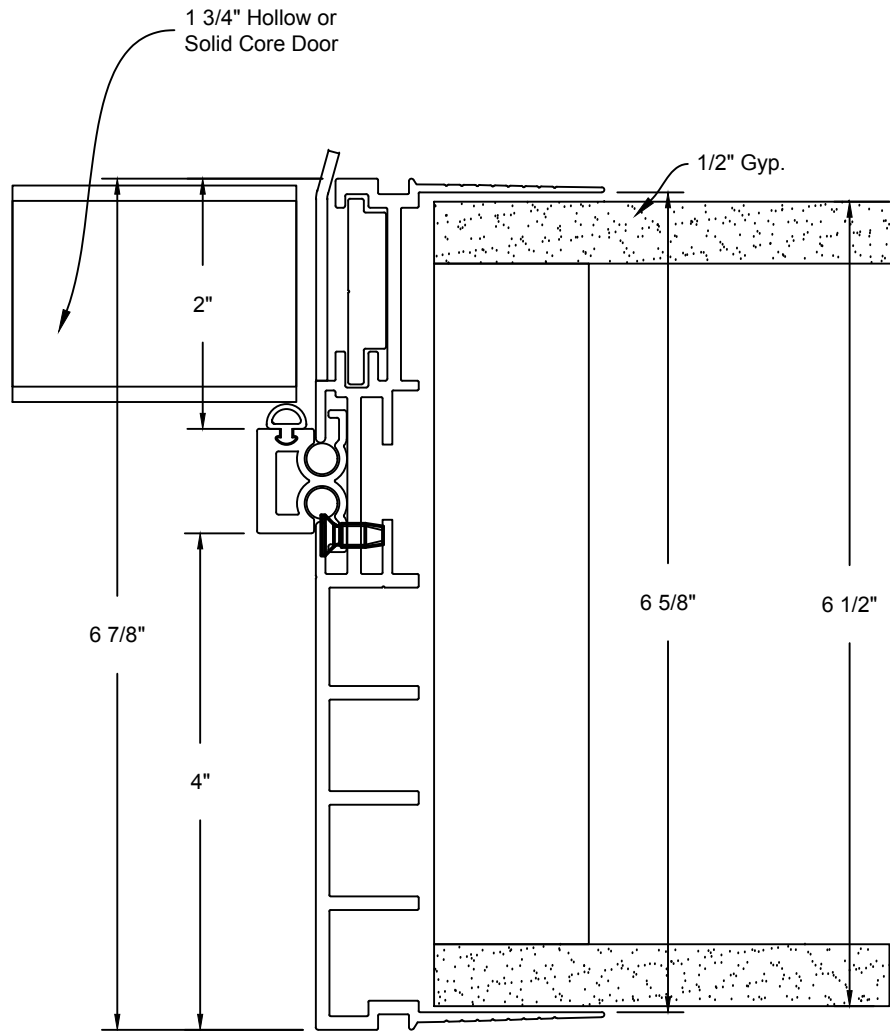

Minimalist Door Frame
Hinge Detail

JOB #:		DATE:	9/21/2017
JOB NAME:	Minimalist Door Frame w/ Reveal Exposed Hinge Hinge Detail 6 5/8"	REVISION:	0
FILE LOCATION:		DRAWN BY:	Cad Dept
		SCALE:	N.T.S.
		SHEET:	1 of 3

JOB #:		DATE:	9/21/2017
JOB NAME:	Minimalist Door Frame w/ Reveal Exposed Hinge Header Detail 6 5/8"	REVISION:	0
FILE LOCATION:		DRAWN BY:	Cad Dept
		SCALE:	N.T.S.
		SHEET:	2 of 3

Minimalist Door Frame
Strike Detail

JOB #:		DATE:	9/21/2017
JOB NAME:	Minimalist Door Frame w/ Reveal Exposed Hinge Strike Detail 6 5/8"	REVISION:	0
FILE LOCATION:		DRAWN BY:	Cad Dept
		SCALE:	N.T.S.
		SHEET:	3 of 3