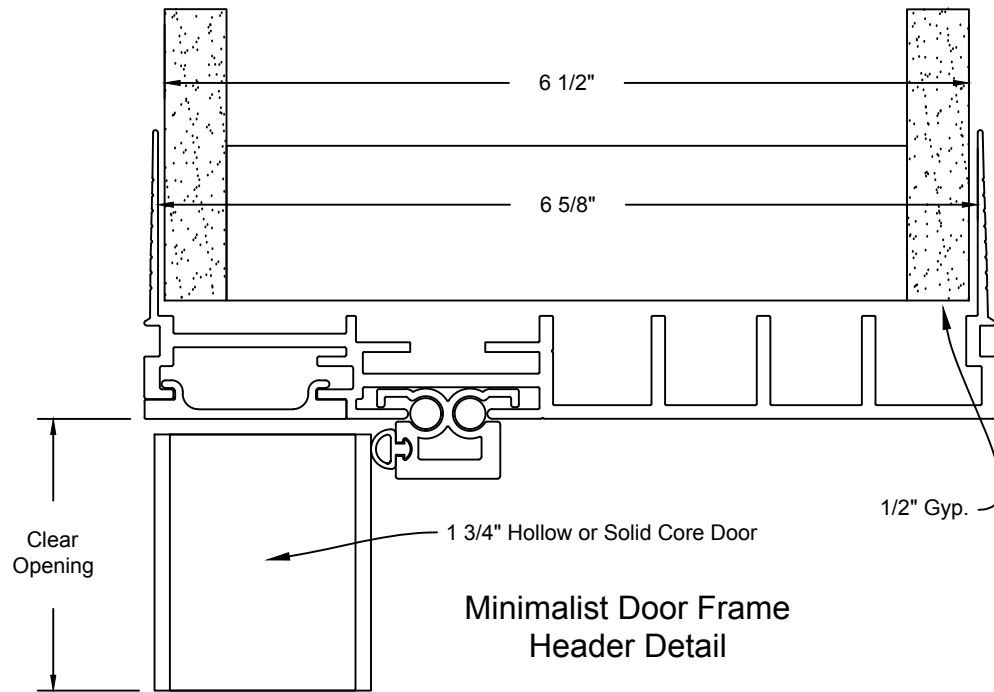

Minimalist Door Frame
Hinge Detail

JOB #:		DATE:	9/21/2017
JOB NAME:	Minimalist Door Frame w/ Reveal Exposed Hinge Hinge Detail 6 5/8"	REVISION:	0
FILE LOCATION:		DRAWN BY:	Cad Dept
		SCALE:	N.T.S.
		SHEET:	1 of 3

JOB #:		DATE:	9/21/2017
JOB NAME:	Minimalist Door Frame w/ Reveal Exposed Hinge Header Detail 6 5/8"	REVISION:	0
FILE LOCATION:		DRAWN BY:	Cad Dept
		SCALE:	N.T.S.
		SHEET:	2 of 3

Minimalist Door Frame
Strike Detail

JOB #:		DATE:	9/21/2017
JOB NAME:	Minimalist Door Frame w/ Reveal Exposed Hinge Strike Detail 6 5/8"	REVISION:	0
FILE LOCATION:		DRAWN BY:	Cad Dept
		SCALE:	N.T.S.
		SHEET:	3 of 3