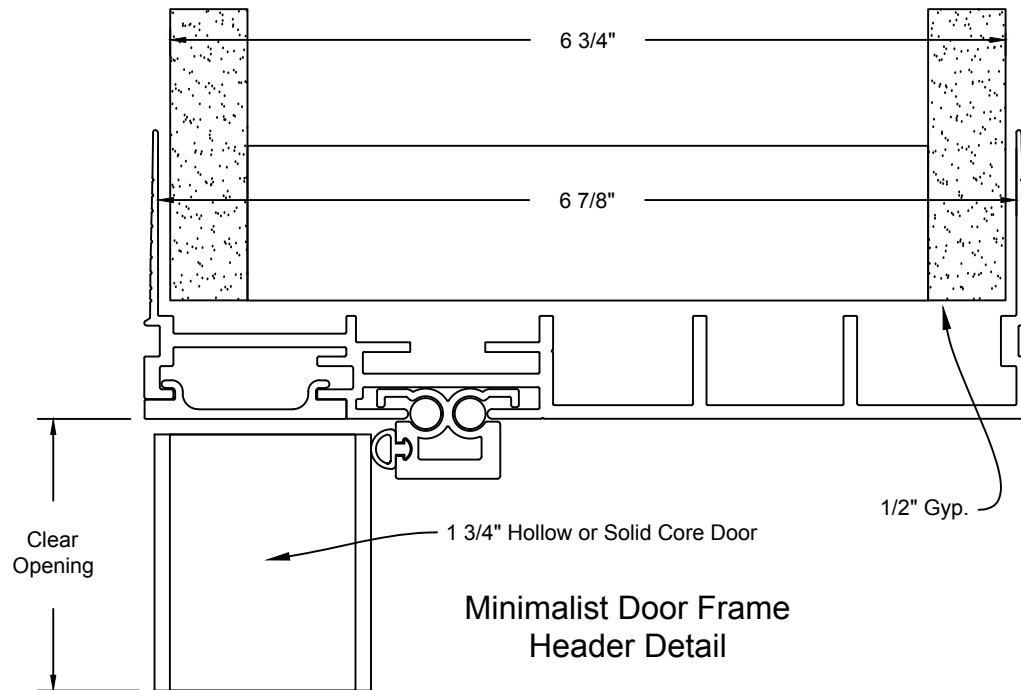

Minimalist Door Frame  
Hinge Detail

JOB #:		DATE:	09/21/2017
JOB NAME:	Minimalist Door Frame w/ Reveal Exposed Hinge Hinge Detail 6 7/8"	REVISION:	0
FILE LOCATION:		DRAWN BY:	Cad Dept
		SCALE:	N.T.S.
		SHEET:	1 of 3

JOB #:		DATE:	09/21/2017
JOB NAME:	Minimalist Door Frame w/ Reveal Exposed Hinge Header Detail 6 7/8"	REVISION:	0
FILE LOCATION:		DRAWN BY:	Cad Dept
		SCALE:	N.T.S.
		SHEET:	2 of 3

JOB #:		DATE:	09/21/2017
JOB NAME:	Minimalist Door Frame w/ Reveal Exposed Hinge Strike Detail 6 7/8"	REVISION:	0
FILE LOCATION:		DRAWN BY:	Cad Dept
		SCALE:	N.T.S.
		SHEET:	3 of 3