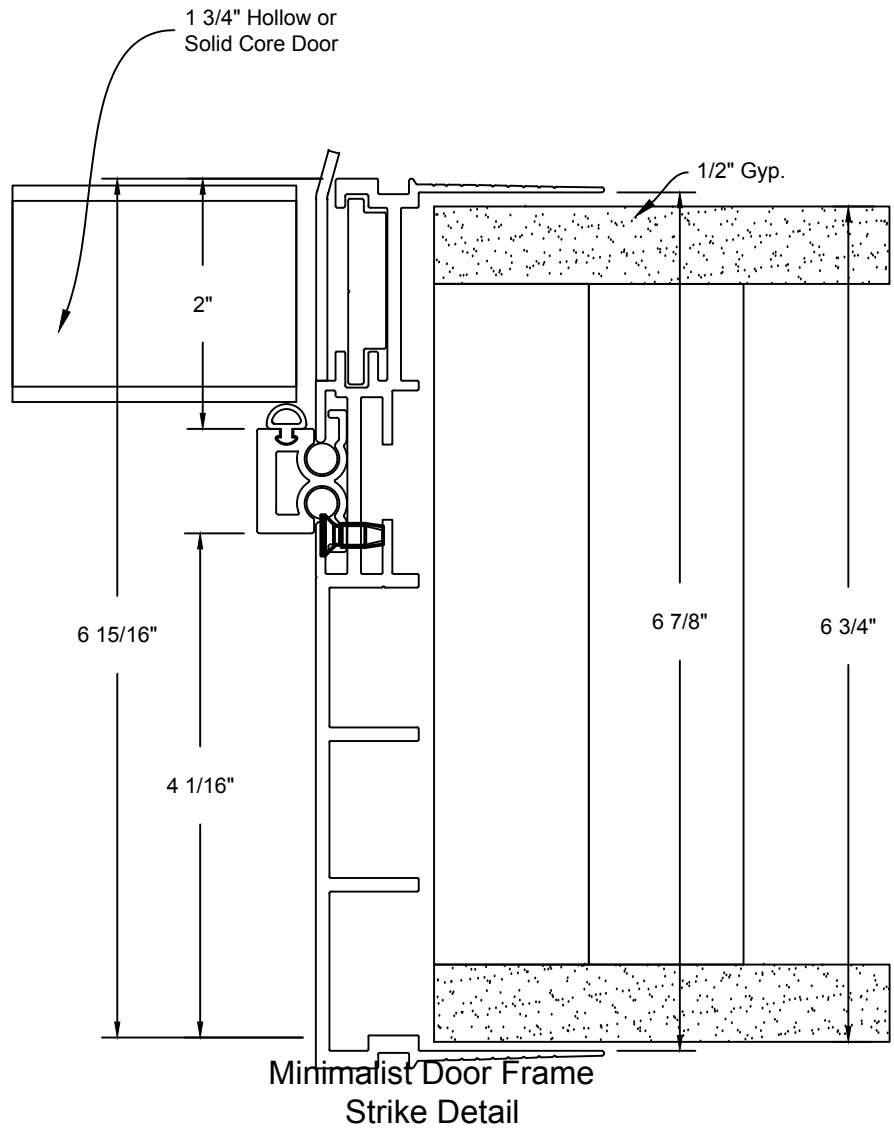

Minimalist Door Frame  
Hinge Detail

JOB #:		DATE:	09/21/2017
JOB NAME:	Minimalist Door Frame w/ Reveal Exposed Hinge Hinge Detail 6 7/8"	REVISION:	0
FILE LOCATION:		DRAWN BY:	Cad Dept
		SCALE:	N.T.S.
		SHEET:	1 of 3

JOB #:		DATE:	09/21/2017
JOB NAME:	Minimalist Door Frame w/ Reveal Exposed Hinge Header Detail 6 7/8"	REVISION:	0
FILE LOCATION:		DRAWN BY:	Cad Dept
		SCALE:	N.T.S.
		SHEET:	2 of 3

JOB #:		DATE:	09/21/2017
JOB NAME:	Minimalist Door Frame w/ Reveal Exposed Hinge Strike Detail 6 7/8"	REVISION:	0
FILE LOCATION:		DRAWN BY:	Cad Dept
		SCALE:	N.T.S.
		SHEET:	3 of 3