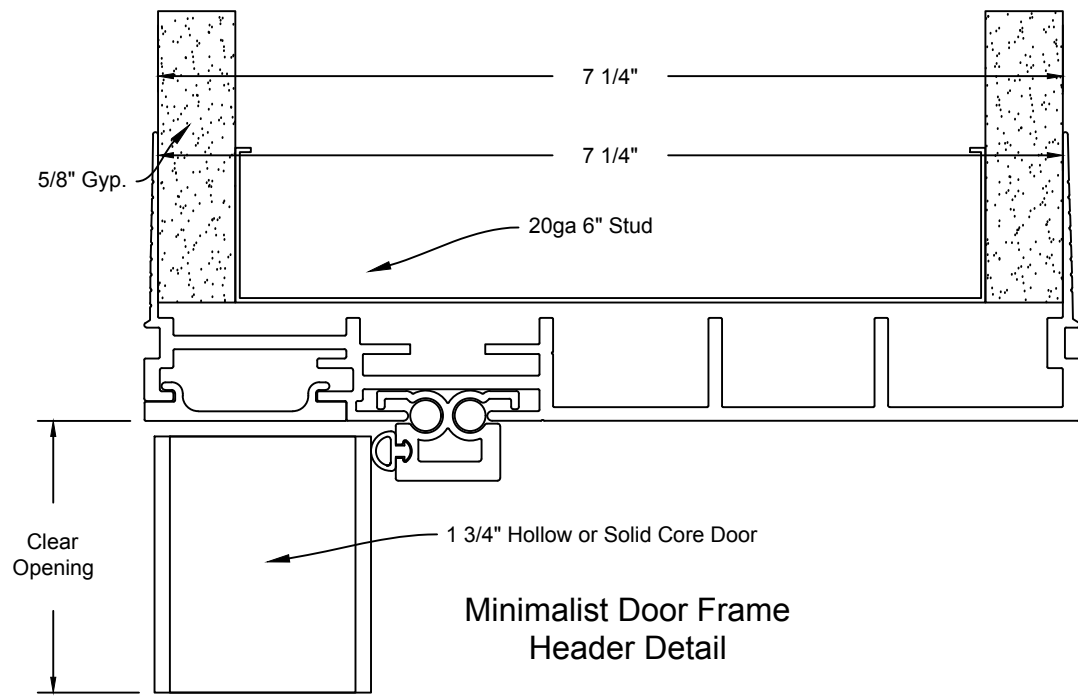

Minimalist Door Frame
Hinge Detail

JOB #:		DATE:	09/21/2017
JOB NAME:	Minimalist Door Frame w/ Reveal Exposed Hinge Hinge Detail 7 1/4"	REVISION:	0
FILE LOCATION:		DRAWN BY:	Cad Dept
		SCALE:	N.T.S.
		SHEET:	1 of 3

JOB #:		DATE:	09/21/2017
JOB NAME:	Minimalist Door Frame w/ Reveal Exposed Hinge Header Detail 7 1/4"	REVISION:	0
FILE LOCATION:		DRAWN BY:	Cad Dept
		SCALE:	N.T.S.
		SHEET:	2 of 3

Minimalist Door Frame
Strike Detail

JOB #:		DATE:	09/21/2017
JOB NAME:	Minimalist Door Frame w/ Reveal Exposed Hinge Strike Detail 7 1/4"	REVISION:	0
FILE LOCATION:		DRAWN BY:	Cad Dept
		SCALE:	N.T.S.
		SHEET:	3 of 3