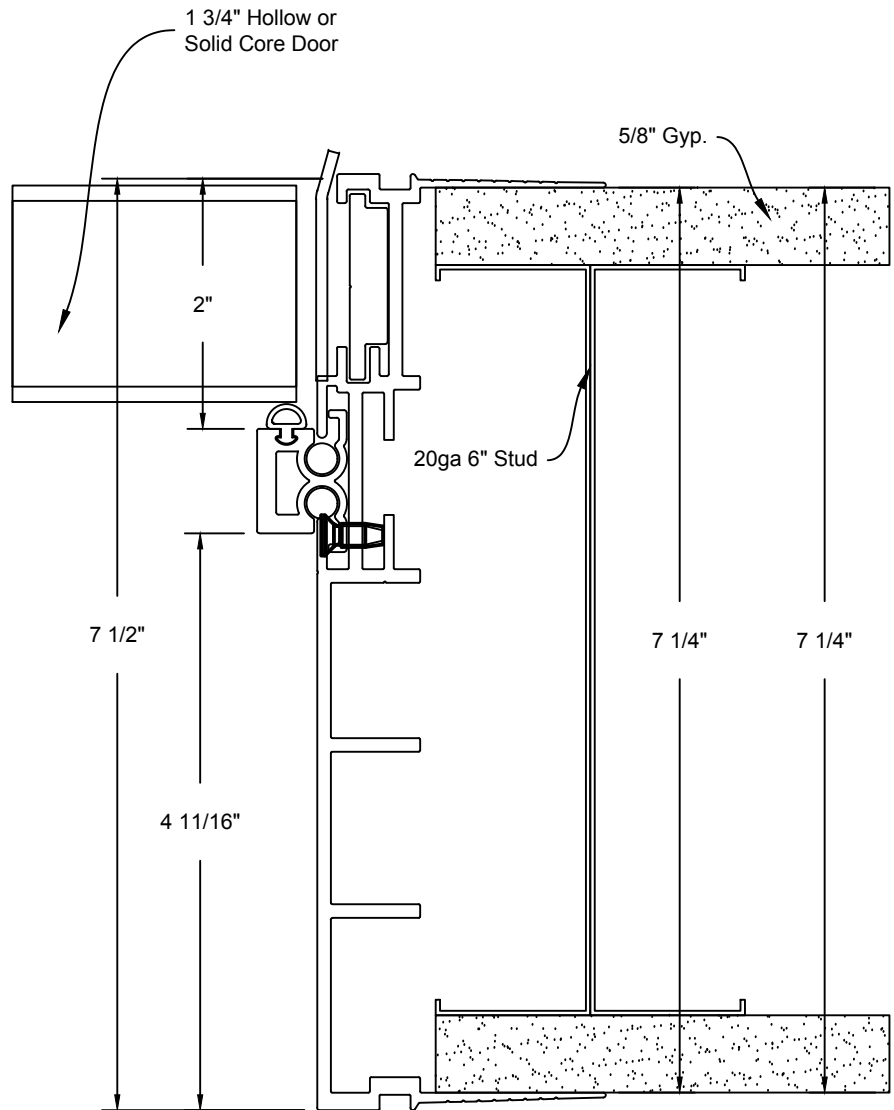

Minimalist Door Frame
Hinge Detail

JOB #:		DATE:	09/21/2017
JOB NAME:	Minimalist Door Frame w/ Reveal Exposed Hinge Hinge Detail 7 1/4"	REVISION:	0
FILE LOCATION:		DRAWN BY:	Cad Dept
		SCALE:	N.T.S.
		SHEET:	1 of 3

JOB #:		DATE:	09/21/2017
JOB NAME:	Minimalist Door Frame w/ Reveal Exposed Hinge Header Detail 7 1/4"	REVISION:	0
FILE LOCATION:		DRAWN BY:	Cad Dept
		SCALE:	N.T.S.
		SHEET:	2 of 3

Minimalist Door Frame
Strike Detail

JOB #:		DATE:	09/21/2017
JOB NAME:	Minimalist Door Frame w/ Reveal Exposed Hinge Strike Detail 7 1/4"	REVISION:	0
FILE LOCATION:		DRAWN BY:	Cad Dept
		SCALE:	N.T.S.
		SHEET:	3 of 3