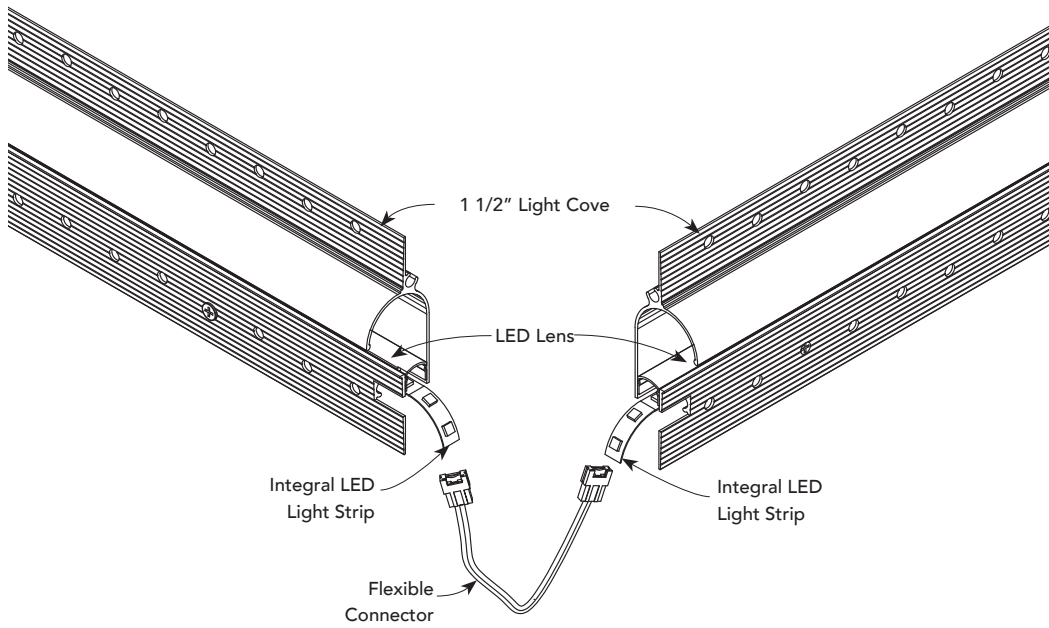

LED LIGHT COVE

PRODUCT DETAIL

1 1/2" LIGHT COVE

INSTALLATION DETAIL / Cross Section

USAGE

Fry Reglet 1 1/2" Light Cove installs in 1/2" or 5/8" drywall and provides a continuous band of light. 1 1/2" Light Cove can be installed to direct lighting downwards for wall washing or upwards for ceiling illumination. Frosted lens included.

GUIDE SPECIFICATION

Where indicated on drawings, Fry Reglet 1 1/2" Light Cove, as manufactured by Fry Reglet Corporation, shall be installed. Aluminum shall be extruded alloy 6063 T5, with clear anodized or powder coat finish. Specify length and Kelvin temperature.

INSTALLATION DETAIL / ISO View

LIGHTING OPTIONS

LED LIGHT COVE

1 1/2" LIGHT COVE

LED'S / FT	KELVIN	LENGTH	PART #
32	2700	2'	LED-CV150A2C
		4'	LED-CV150A4C
		6'	LED-CV150A6C
		8'	LED-CV150A8C
		10'	LED-CV150A10C
	3000	2'	LED-CV150B2C
		4'	LED-CV150B4C
		6'	LED-CV150B6C
		8'	LED-CV150B8C
		10'	LED-CV150B10C
	3500	2'	LED-CV150C2C
		4'	LED-CV150C4C
		6'	LED-CV150C6C
		8'	LED-CV150C8C
		10'	LED-CV150C10C
	4000	2'	LED-CV150D2C
		4'	LED-CV150D4C
		6'	LED-CV150D6C
		8'	LED-CV150D8C
		10'	LED-CV150D10C

C = CLEAR ANODIZED

P = PAINTED

1 1/2" LIGHT COVE

LED - REVEAL TO REVEAL CONNECTION DETAIL

LED - REVEAL TO DRIVER CONNECTION DETAIL