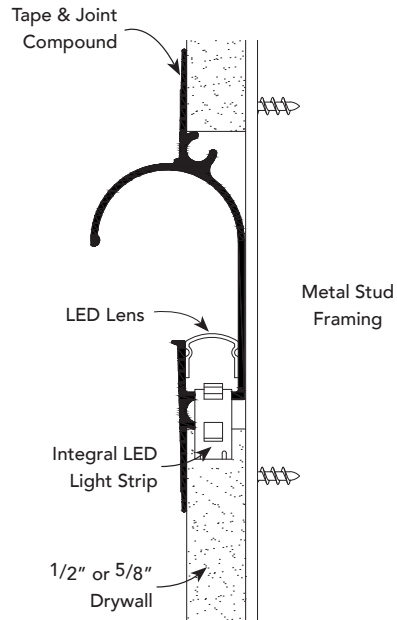

LED LIGHT COVE

PRODUCT DETAIL

1 1/2" LIGHT COVE

INSTALLATION DETAIL / Cross Section

USAGE

Fry Reglet 1 1/2" Light Cove installs in 1/2" or 5/8" drywall and provides a continuous band of light. 1 1/2" Light Cove can be installed to direct lighting downwards for wall washing or upwards for ceiling illumination. Frosted lens included.

GUIDE SPECIFICATION

Where indicated on drawings, Fry Reglet 1 1/2" Light Cove, as manufactured by Fry Reglet Corporation, shall be installed. Aluminum shall be extruded alloy 6063 T5, with clear anodized or powder coat finish. Specify length and Kelvin temperature.

INSTALLATION DETAIL / ISO View

LIGHTING OPTIONS

LED LIGHT COVE

1 1/2" LIGHT COVE

LED'S / FT	KELVIN	LENGTH	PART #
32	2700	2'	LED-CV150A2C
		4'	LED-CV150A4C
		6'	LED-CV150A6C
		8'	LED-CV150A8C
		10'	LED-CV150A10C
	3000	2'	LED-CV150B2C
		4'	LED-CV150B4C
		6'	LED-CV150B6C
		8'	LED-CV150B8C
		10'	LED-CV150B10C
	3500	2'	LED-CV150C2C
		4'	LED-CV150C4C
		6'	LED-CV150C6C
		8'	LED-CV150C8C
		10'	LED-CV150C10C
	4000	2'	LED-CV150D2C
		4'	LED-CV150D4C
		6'	LED-CV150D6C
		8'	LED-CV150D8C
		10'	LED-CV150D10C

C = CLEAR ANODIZED

P = PAINTED

1 1/2" LIGHT COVE

LED - REVEAL TO REVEAL CONNECTION DETAIL

LED - REVEAL TO DRIVER CONNECTION DETAIL