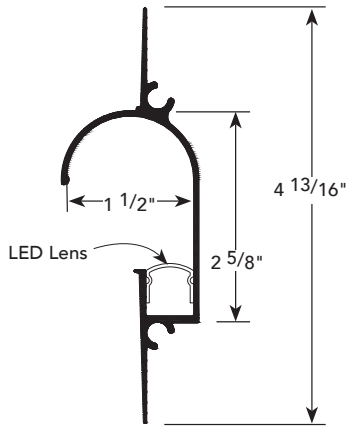

LED LIGHT COVE

PRODUCT DETAIL

1 1/2" LIGHT COVE

INSTALLATION DETAIL / Cross Section

USAGE

Fry Reglet 1 1/2" Light Cove installs in 1/2" or 5/8" drywall and provides a continuous band of light. 1 1/2" Light Cove can be installed to direct lighting downwards for wall washing or upwards for ceiling illumination. Frosted lens included.

GUIDE SPECIFICATION

Where indicated on drawings, Fry Reglet 1 1/2" Light Cove, as manufactured by Fry Reglet Corporation, shall be installed. Aluminum shall be extruded alloy 6063 T5, with clear anodized or powder coat finish. Specify length and Kelvin temperature.

INSTALLATION DETAIL / ISO View

LIGHTING OPTIONS

LED LIGHT COVE

1 1/2" LIGHT COVE

LED'S / FT	KELVIN	LENGTH	PART #
32	2700	2'	LED-CV150A2C
		4'	LED-CV150A4C
		6'	LED-CV150A6C
		8'	LED-CV150A8C
		10'	LED-CV150A10C
	3000	2'	LED-CV150B2C
		4'	LED-CV150B4C
		6'	LED-CV150B6C
		8'	LED-CV150B8C
		10'	LED-CV150B10C
	3500	2'	LED-CV150C2C
		4'	LED-CV150C4C
		6'	LED-CV150C6C
		8'	LED-CV150C8C
		10'	LED-CV150C10C
	4000	2'	LED-CV150D2C
		4'	LED-CV150D4C
		6'	LED-CV150D6C
		8'	LED-CV150D8C
		10'	LED-CV150D10C

C = CLEAR ANODIZED

P = PAINTED

1 1/2" LIGHT COVE

LED - REVEAL TO REVEAL CONNECTION DETAIL

LED - REVEAL TO DRIVER CONNECTION DETAIL