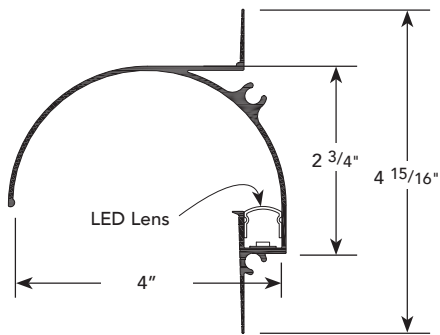

LED LIGHT COVE

PRODUCT DETAIL

4" LIGHT COVE

INSTALLATION DETAIL / Cross Section

USAGE

Fry Reglet 4" Light Cove installs in 1/2" or 5/8" drywall and provides a continuous band of light. Light Cove can be installed to direct lighting downwards for wall washing or upwards for ceiling illumination. Frosted lens included.

GUIDE SPECIFICATION

Where indicated on drawings, Fry Reglet 4" Light Cove, as manufactured by Fry Reglet Corporation, shall be installed. Aluminum shall be extruded alloy 6063 T5, with clear anodized or powder coat finish. Specify length and Kelvin temperature.

INSTALLATION DETAIL / ISO View

LIGHTING OPTIONS

LED LIGHT COVE

LED'S / FT	KELVIN	LENGTH	PART #
32	2700	2'	LED-CV4A2C
		4'	LED-CV4A4C
		6'	LED-CV4A6C
		8'	LED-CV4A8C
		10'	LED-CV4A10C
	3000	2'	LED-CV4B2C
		4'	LED-CV4B4C
		6'	LED-CV4B6C
		8'	LED-CV4B8C
		10'	LED-CV4B10C
	3500	2'	LED-CV4C2C
		4'	LED-CV4C4C
		6'	LED-CV4C6C
		8'	LED-CV4C8C
		10'	LED-CV4C10C
	4000	2'	LED-CV4D2C
		4'	LED-CV4D4C
		6'	LED-CV4D6C
		8'	LED-CV4D8C
		10'	LED-CV4D10C

4" LIGHT COVE

C = CLEAR ANODIZED

P = PAINTED

4" LIGHT COVE

LED - REVEAL TO REVEAL CONNECTION DETAIL

LED - REVEAL TO DRIVER CONNECTION DETAIL