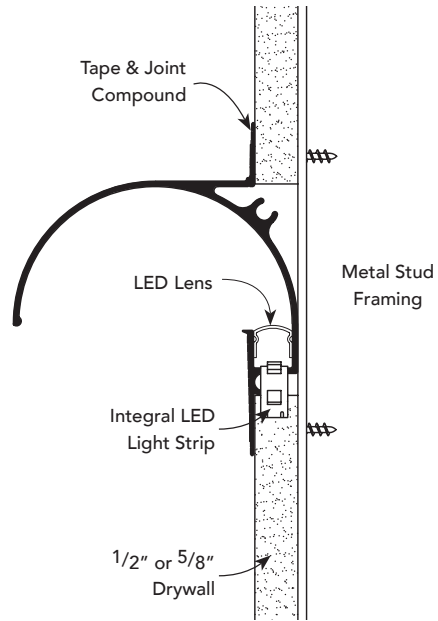

LED LIGHT COVE

PRODUCT DETAIL

4" LIGHT COVE

INSTALLATION DETAIL / Cross Section

USAGE

Fry Reglet 4" Light Cove installs in 1/2" or 5/8" drywall and provides a continuous band of light. Light Cove can be installed to direct lighting downwards for wall washing or upwards for ceiling illumination. Frosted lens included.

GUIDE SPECIFICATION

Where indicated on drawings, Fry Reglet 4" Light Cove, as manufactured by Fry Reglet Corporation, shall be installed. Aluminum shall be extruded alloy 6063 T5, with clear anodized or powder coat finish. Specify length and Kelvin temperature.

INSTALLATION DETAIL / ISO View

LIGHTING OPTIONS

LED LIGHT COVE

LED'S / FT	KELVIN	LENGTH	PART #
32	2700	2'	LED-CV4A2C
		4'	LED-CV4A4C
		6'	LED-CV4A6C
		8'	LED-CV4A8C
		10'	LED-CV4A10C
	3000	2'	LED-CV4B2C
		4'	LED-CV4B4C
		6'	LED-CV4B6C
		8'	LED-CV4B8C
		10'	LED-CV4B10C
	3500	2'	LED-CV4C2C
		4'	LED-CV4C4C
		6'	LED-CV4C6C
		8'	LED-CV4C8C
		10'	LED-CV4C10C
	4000	2'	LED-CV4D2C
		4'	LED-CV4D4C
		6'	LED-CV4D6C
		8'	LED-CV4D8C
		10'	LED-CV4D10C

4" LIGHT COVE

C = CLEAR ANODIZED

P = PAINTED

4" LIGHT COVE

LED - REVEAL TO REVEAL CONNECTION DETAIL

LED - REVEAL TO DRIVER CONNECTION DETAIL