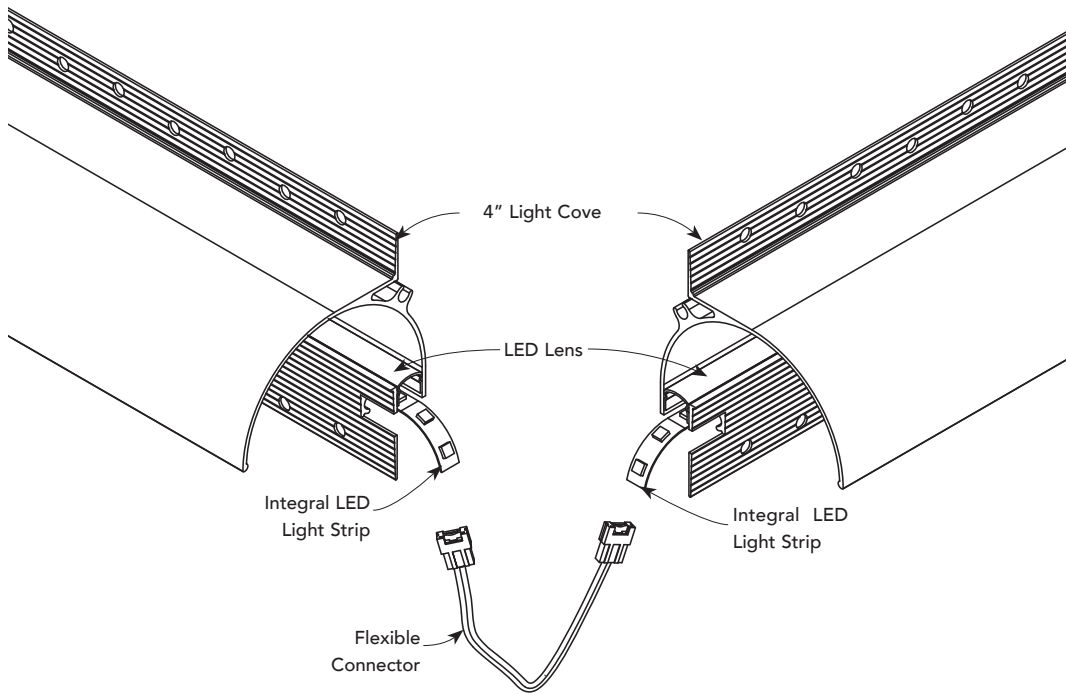

LED LIGHT COVE

PRODUCT DETAIL

4" LIGHT COVE

INSTALLATION DETAIL / Cross Section

USAGE

Fry Reglet 4" Light Cove installs in 1/2" or 5/8" drywall and provides a continuous band of light. Light Cove can be installed to direct lighting downwards for wall washing or upwards for ceiling illumination. Frosted lens included.

GUIDE SPECIFICATION

Where indicated on drawings, Fry Reglet 4" Light Cove, as manufactured by Fry Reglet Corporation, shall be installed. Aluminum shall be extruded alloy 6063 T5, with clear anodized or powder coat finish. Specify length and Kelvin temperature.

INSTALLATION DETAIL / ISO View

LIGHTING OPTIONS

LED LIGHT COVE

LED'S / FT	KELVIN	LENGTH	PART #
32	2700	2'	LED-CV4A2C
		4'	LED-CV4A4C
		6'	LED-CV4A6C
		8'	LED-CV4A8C
		10'	LED-CV4A10C
	3000	2'	LED-CV4B2C
		4'	LED-CV4B4C
		6'	LED-CV4B6C
		8'	LED-CV4B8C
		10'	LED-CV4B10C
	3500	2'	LED-CV4C2C
		4'	LED-CV4C4C
		6'	LED-CV4C6C
		8'	LED-CV4C8C
		10'	LED-CV4C10C
	4000	2'	LED-CV4D2C
		4'	LED-CV4D4C
		6'	LED-CV4D6C
		8'	LED-CV4D8C
		10'	LED-CV4D10C

4" LIGHT COVE

C = CLEAR ANODIZED

P = PAINTED

4" LIGHT COVE

LED - REVEAL TO REVEAL CONNECTION DETAIL

LED - REVEAL TO DRIVER CONNECTION DETAIL