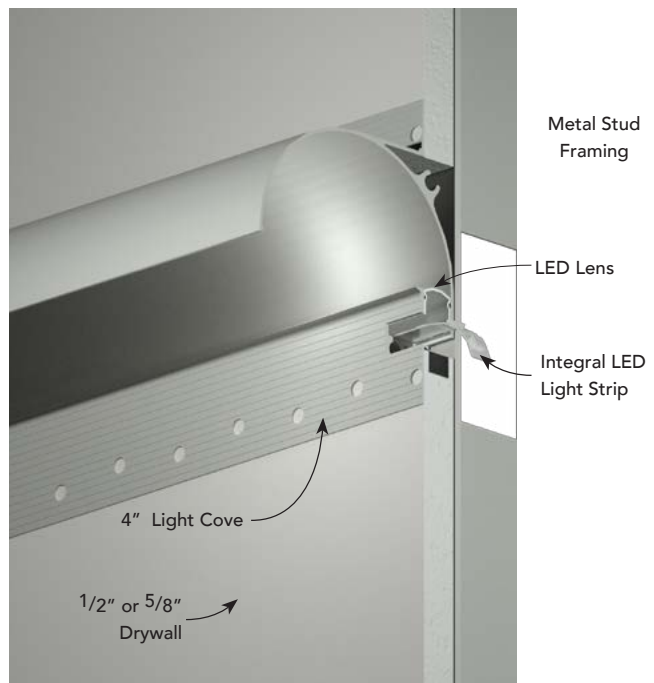

LED LIGHT COVE

PRODUCT DETAIL

4" LIGHT COVE

INSTALLATION DETAIL / Cross Section

USAGE

Fry Reglet 4" Light Cove installs in 1/2" or 5/8" drywall and provides a continuous band of light. Light Cove can be installed to direct lighting downwards for wall washing or upwards for ceiling illumination. Frosted lens included.

GUIDE SPECIFICATION

Where indicated on drawings, Fry Reglet 4" Light Cove, as manufactured by Fry Reglet Corporation, shall be installed. Aluminum shall be extruded alloy 6063 T5, with clear anodized or powder coat finish. Specify length and Kelvin temperature.

INSTALLATION DETAIL / ISO View

LIGHTING OPTIONS

LED LIGHT COVE

LED'S / FT	KELVIN	LENGTH	PART #
32	2700	2'	LED-CV4A2C
		4'	LED-CV4A4C
		6'	LED-CV4A6C
		8'	LED-CV4A8C
		10'	LED-CV4A10C
	3000	2'	LED-CV4B2C
		4'	LED-CV4B4C
		6'	LED-CV4B6C
		8'	LED-CV4B8C
		10'	LED-CV4B10C
	3500	2'	LED-CV4C2C
		4'	LED-CV4C4C
		6'	LED-CV4C6C
		8'	LED-CV4C8C
		10'	LED-CV4C10C
	4000	2'	LED-CV4D2C
		4'	LED-CV4D4C
		6'	LED-CV4D6C
		8'	LED-CV4D8C
		10'	LED-CV4D10C

4" LIGHT COVE

C = CLEAR ANODIZED

P = PAINTED

4" LIGHT COVE

LED - REVEAL TO REVEAL CONNECTION DETAIL

LED - REVEAL TO DRIVER CONNECTION DETAIL