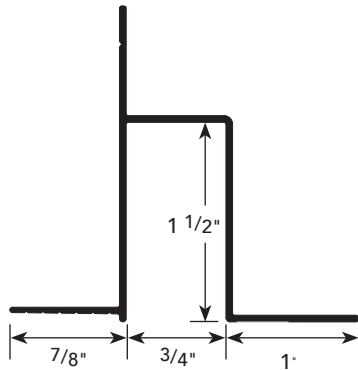

GLAZING
TRACK

ACOUSTICAL CEILING TRACK (ARM-150-75)

DRYWALL/ACOUSTICAL CEILING TRACK (DRMAD-150-75)

USAGE

Fry Reglet Glazing Ceiling Track creates a clean, sharp opening in drywall and acoustical ceilings for glass installation.