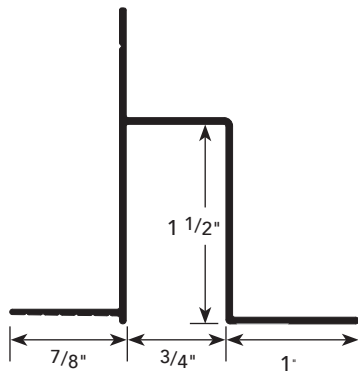

GLAZING
TRACK

ACOUSTICAL CEILING TRACK (ARM-150-75)

DRYWALL/ACOUSTICAL CEILING TRACK (DRMAD-150-75)

USAGE

Fry Reglet Glazing Ceiling Track creates a clean, sharp opening in drywall and acoustical ceilings for glass installation.