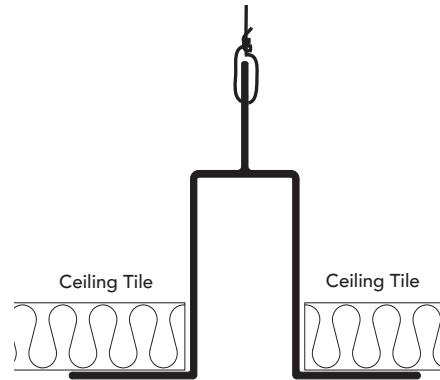

GLAZING
TRACK

ACOUSTICAL CEILING TRACK (ARM-150-75)

DRYWALL/ACOUSTICAL CEILING TRACK (DRMAD-150-75)

USAGE

Fry Reglet Glazing Ceiling Track creates a clean, sharp opening in drywall and acoustical ceilings for glass installation.

GUIDE SPECIFICATION

Where indicated on drawings, Fry Reglet Glazing Ceiling Track, as manufactured by Fry Reglet Corporation, shall be installed. Aluminum shall be extruded alloy 6063 T5. Standard finish ceiling white.