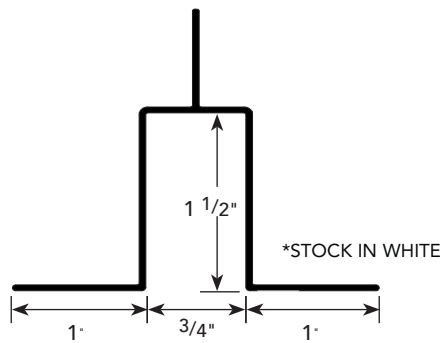

GLAZING
TRACK

ACOUSTICAL CEILING TRACK (ARM-150-75)

DRYWALL/ACOUSTICAL CEILING TRACK (DRMAD-150-75)

USAGE

Fry Reglet Glazing Ceiling Track creates a clean, sharp opening in drywall and acoustical ceilings for glass installation.

GUIDE SPECIFICATION

Where indicated on drawings, Fry Reglet Glazing Ceiling Track, as manufactured by Fry Reglet Corporation, shall be installed. Aluminum shall be extruded alloy 6063 T5. Standard finish ceiling white.