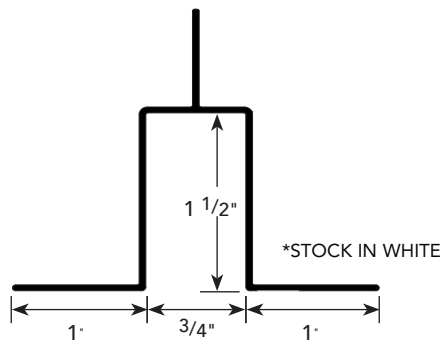

GLAZING
TRACK

ACOUSTICAL CEILING TRACK (ARM-150-75)

DRYWALL/ACOUSTICAL CEILING TRACK (DRMAD-150-75)

USAGE

Fry Reglet Glazing Ceiling Track creates a clean, sharp opening in drywall and acoustical ceilings for glass installation.

GUIDE SPECIFICATION

Where indicated on drawings, Fry Reglet Glazing Ceiling Track, as manufactured by Fry Reglet Corporation, shall be installed. Aluminum shall be extruded alloy 6063 T5. Standard finish ceiling white.