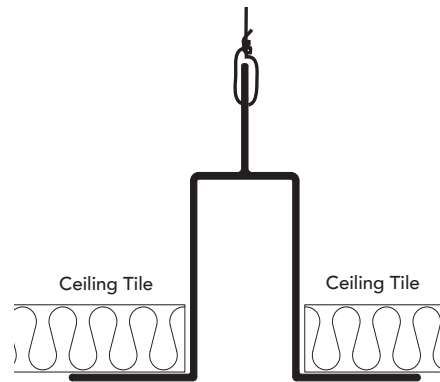

GLAZING
TRACK

ACOUSTICAL CEILING TRACK (ARM-150-75)

DRYWALL/ACOUSTICAL CEILING TRACK (DRMAD-150-75)

USAGE

Fry Reglet Glazing Ceiling Track creates a clean, sharp opening in drywall and acoustical ceilings for glass installation.

GUIDE SPECIFICATION

Where indicated on drawings, Fry Reglet Glazing Ceiling Track, as manufactured by Fry Reglet Corporation, shall be installed. Aluminum shall be extruded alloy 6063 T5. Standard finish ceiling white.