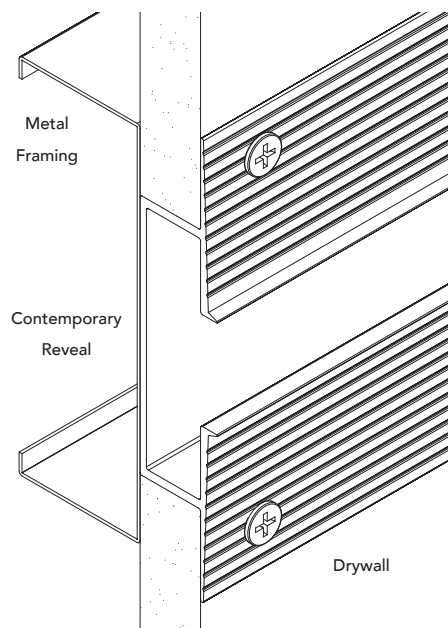

CONTEMPORARY REVEAL

USAGE

Fry Reglet Contemporary Reveal provides an attractive vertical or horizontal recess in veneer plaster that creates the illusion the panels are "floating" in space.

GUIDE SPECIFICATION

Where indicated on drawings, Fry Reglet Contemporary Reveal as manufactured by Fry Reglet Corporation, shall be installed. Aluminum shall be extruded alloy 6063 T5, with chemical conversion coating, clear anodized or other specified finish. Refer to finish section.

SIZES

PI.4

CONTEMPORARY
REVEAL

DIM. A REVEAL DEPTH	DIM. B REVEAL WIDTH	NUMBER
1/2"	1/2"	CVPR-50-50
1/2"	5/8"	CVPR-50-625
1/2"	3/4"	CVPR-50-75
1/2"	1"	CVPR-50-100
5/8"	1/2"	CVPR-625-50
5/8"	5/8"	CVPR-625-625
5/8"	3/4"	CVPR-625-75
5/8"	1"	CVPR-625-100