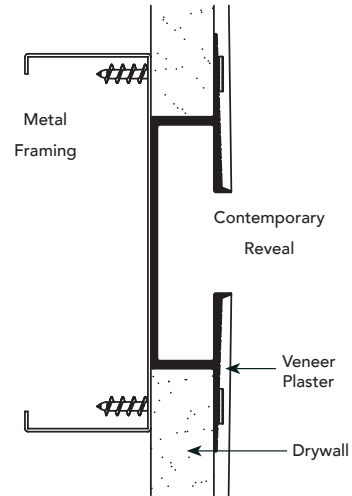

CONTEMPORARY REVEAL

USAGE

Fry Reglet Contemporary Reveal provides an attractive vertical or horizontal recess in veneer plaster that creates the illusion the panels are "floating" in space.

GUIDE SPECIFICATION

Where indicated on drawings, Fry Reglet Contemporary Reveal as manufactured by Fry Reglet Corporation, shall be installed. Aluminum shall be extruded alloy 6063 T5, with chemical conversion coating, clear anodized or other specified finish. Refer to finish section.

SIZES

PI.4

CONTEMPORARY
REVEAL

DIM. A REVEAL DEPTH	DIM. B REVEAL WIDTH	NUMBER
1/2"	1/2"	CVPR-50-50
1/2"	5/8"	CVPR-50-625
1/2"	3/4"	CVPR-50-75
1/2"	1"	CVPR-50-100
5/8"	1/2"	CVPR-625-50
5/8"	5/8"	CVPR-625-625
5/8"	3/4"	CVPR-625-75
5/8"	1"	CVPR-625-100