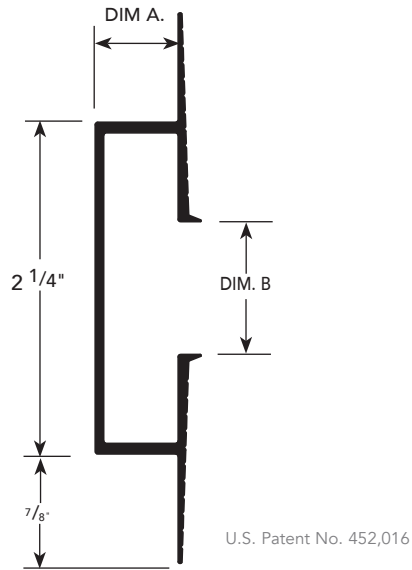

CONTEMPORARY REVEAL

USAGE

Fry Reglet Contemporary Reveal provides an attractive vertical or horizontal recess in veneer plaster that creates the illusion the panels are "floating" in space.

GUIDE SPECIFICATION

Where indicated on drawings, Fry Reglet Contemporary Reveal as manufactured by Fry Reglet Corporation, shall be installed. Aluminum shall be extruded alloy 6063 T5, with chemical conversion coating, clear anodized or other specified finish. Refer to finish section.

SIZES

PI.4

CONTEMPORARY
REVEAL

DIM. A REVEAL DEPTH	DIM. B REVEAL WIDTH	NUMBER
1/2"	1/2"	CVPR-50-50
1/2"	5/8"	CVPR-50-625
1/2"	3/4"	CVPR-50-75
1/2"	1"	CVPR-50-100
5/8"	1/2"	CVPR-625-50
5/8"	5/8"	CVPR-625-625
5/8"	3/4"	CVPR-625-75
5/8"	1"	CVPR-625-100