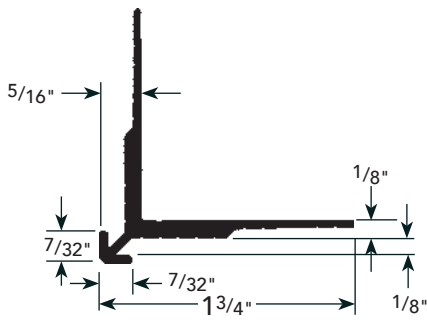

DA.6

PRODUCT DETAIL

WALL COVERING TRIMS

WCTOSC (OUTSIDE CORNER)

INSTALLATION DETAIL / Cross Section

INSTALLATION DETAIL / ISO View

USAGE

Fry Reglet Wall Cover Trim Outside Corner is used as an accent to wall coverings at outside corners. For all types of wall coverings 1/8" thick or less.

GUIDE SPECIFICATION

Where indicated on the drawings, Fry Reglet Wall Cover Trim Outside Corner, as manufactured by Fry Reglet Corporation, shall be installed. Aluminum shall be extruded 6063 T5, with chemical conversion coating, clear anodized or other specified finish. Refer to finish section.