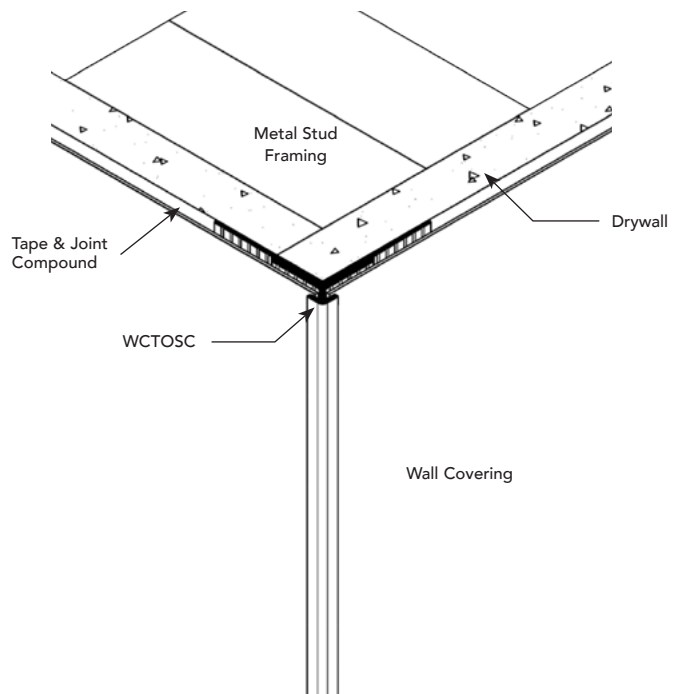

DA.6

PRODUCT DETAIL

WALL COVERING TRIMS

WCTOSC (OUTSIDE CORNER)

INSTALLATION DETAIL / Cross Section

INSTALLATION DETAIL / ISO View

USAGE

Fry Reglet Wall Cover Trim Outside Corner is used as an accent to wall coverings at outside corners. For all types of wall coverings 1/8" thick or less.

GUIDE SPECIFICATION

Where indicated on the drawings, Fry Reglet Wall Cover Trim Outside Corner, as manufactured by Fry Reglet Corporation, shall be installed. Aluminum shall be extruded 6063 T5, with chemical conversion coating, clear anodized or other specified finish. Refer to finish section.