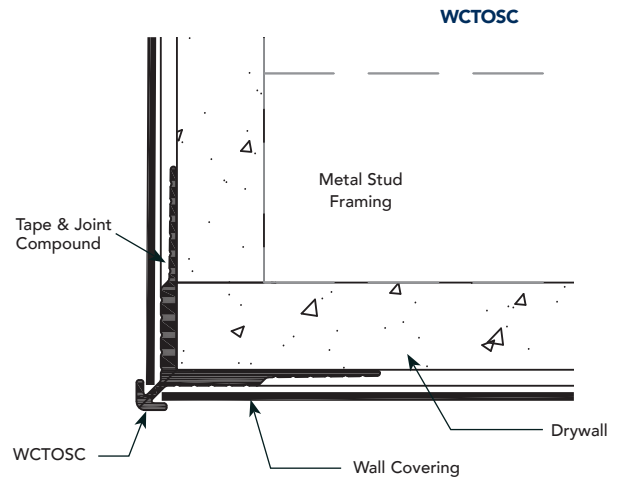

DA.6

PRODUCT DETAIL

WALL COVERING TRIMS

WCTOSC (OUTSIDE CORNER)

INSTALLATION DETAIL / Cross Section

INSTALLATION DETAIL / ISO View

USAGE

Fry Reglet Wall Cover Trim Outside Corner is used as an accent to wall coverings at outside corners. For all types of wall coverings 1/8" thick or less.

GUIDE SPECIFICATION

Where indicated on the drawings, Fry Reglet Wall Cover Trim Outside Corner, as manufactured by Fry Reglet Corporation, shall be installed. Aluminum shall be extruded 6063 T5, with chemical conversion coating, clear anodized or other specified finish. Refer to finish section.