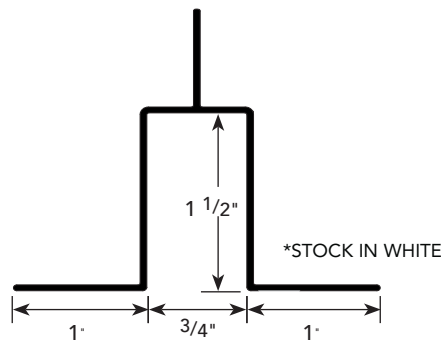

GLAZING
TRACK

ACOUSTICAL CEILING TRACK (ARM-150-75)

DRYWALL/ACOUSTICAL CEILING TRACK (DRMAD-150-75)

USAGE

Fry Reglet Glazing Ceiling Track creates a clean, sharp opening in drywall and acoustical ceilings for glass installation.

GUIDE SPECIFICATION

Where indicated on drawings, Fry Reglet Glazing Ceiling Track, as manufactured by Fry Reglet Corporation, shall be installed. Aluminum shall be extruded alloy 6063 T5. Standard finish ceiling white.