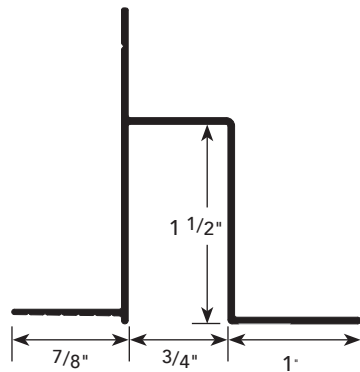

GLAZING
TRACK

ACOUSTICAL CEILING TRACK (ARM-150-75)

DRYWALL/ACOUSTICAL CEILING TRACK (DRMAD-150-75)

USAGE

Fry Reglet Glazing Ceiling Track creates a clean, sharp opening in drywall and acoustical ceilings for glass installation.