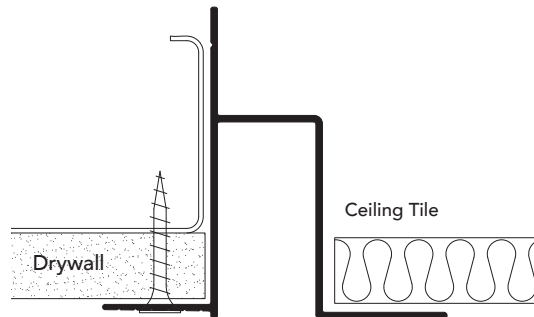

GLAZING
TRACK

ACOUSTICAL CEILING TRACK (ARM-150-75)

DRYWALL/ACOUSTICAL CEILING TRACK (DRMAD-150-75)

USAGE

Fry Reglet Glazing Ceiling Track creates a clean, sharp opening in drywall and acoustical ceilings for glass installation.

GUIDE SPECIFICATION

Where indicated on drawings, Fry Reglet Glazing Ceiling Track, as manufactured by Fry Reglet Corporation, shall be installed. Aluminum shall be extruded alloy 6063 T5. Standard finish ceiling white.