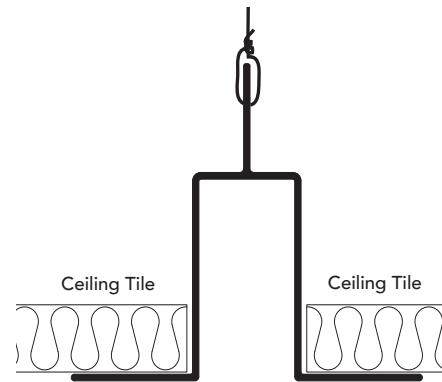

GLAZING
TRACK

ACOUSTICAL CEILING TRACK (ARM-150-75)

DRYWALL/ACOUSTICAL CEILING TRACK (DRMAD-150-75)

USAGE

Fry Reglet Glazing Ceiling Track creates a clean, sharp opening in drywall and acoustical ceilings for glass installation.

GUIDE SPECIFICATION

Where indicated on drawings, Fry Reglet Glazing Ceiling Track, as manufactured by Fry Reglet Corporation, shall be installed. Aluminum shall be extruded alloy 6063 T5. Standard finish ceiling white.